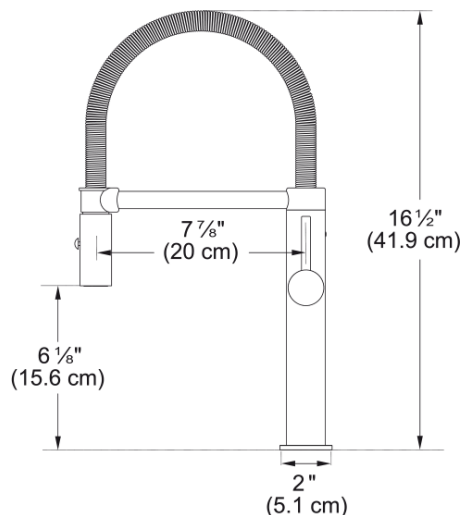

Pescara Semi-Pro Faucet - PES-SP-304 | 115.0442.968

Technical Data

Aspect

Spout type	S - semi-professional
Color	Stainless steel
Type of material	Stainless steel 304
Flexible pullout hose material	Metal
Spray head material	Stainless steel

Product Dimensions

Faucet hole diameter	35 mm
Cartridge dimension	28 mm

Installation

Mounting type	Shank
Water supply hose connection	1/2"
Water supply hose length	650 mm

Product specifications

Pressure	High pressure
Faucet type	Spray
Faucet operation	Side lever
Faucet rotation	360°