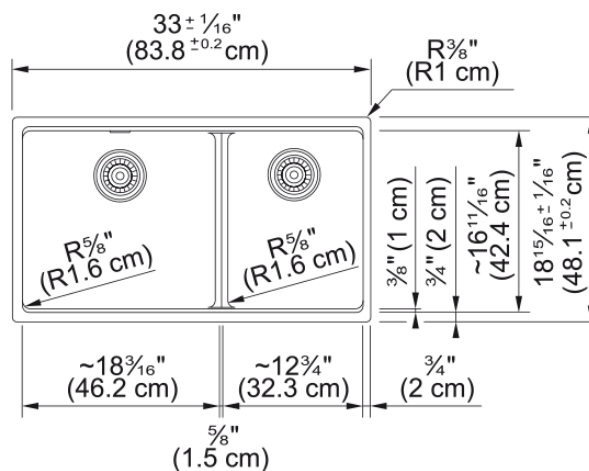

Maris Undermount Sink - MAG1601812LD-MOC | 125.0687.003

Technical Data

Aspect

Sink type	Sink
Type of material	Granite
Number of bowls	2
Color	Mocha
Finish	None

Product Dimensions

Exterior size: right to left	32.992
Exterior size: front to back	18.937
Large bowl size: right to left	18.15
Large bowl size: front to back	16.614
Large bowl: depth	9.488
Small bowl size: right to left	12.756
Small bowl size: front to back	16.614
Small bowl: depth	9.488

Installation

Minimum cabinet size	36"
----------------------	-----

Product specifications

Installation type	Undermount
Drain hole	3 1/2"
Position of drainer	No drainer

Product identification

Product brand	FRANKE
Product family	Maris
Collection	Maris
Certified by	IAPMO

Features

Drainers number	No drainer
-----------------	------------

Features

Product reversibility	No
Faucet ledge	No
Strainer assembly included	No
Strainer assembly type	No waste kit
Overflow	No
Number of faucet holes	No faucet hole
Soap dispenser hole	No