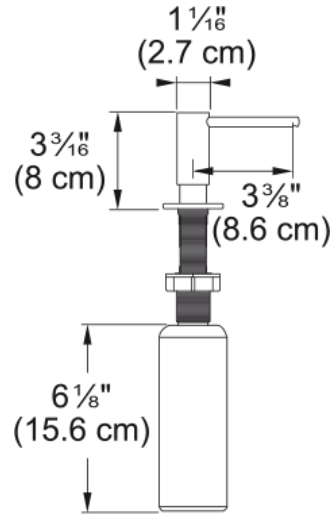

Atlas Soap Dispenser - ATL-SD-316 | 112.0625.483

Technical Data

Aspect

Type of material	Stainless steel 316
Color	Stainless steel
Accessory type	Soap dispenser

Product identification

Product family	Mythos
Collection	Atlas