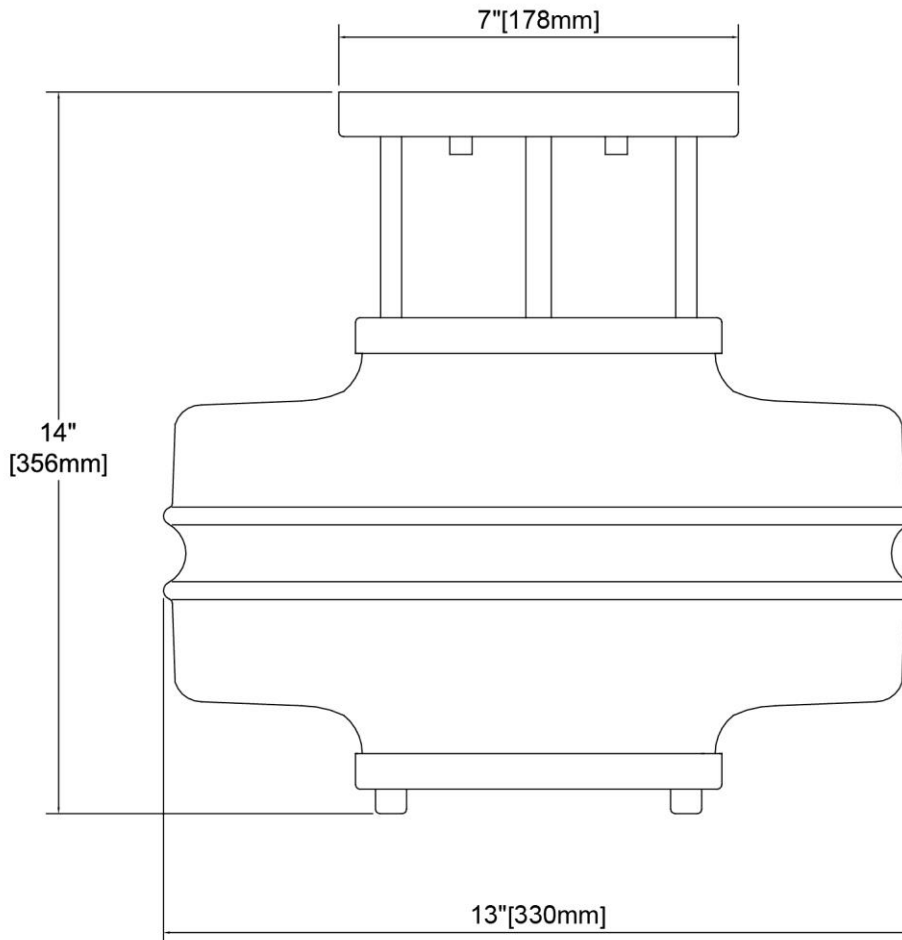

ITEM #:	85282/2
UPC	748119131689
Description	Rover 2-Light Semi Flush Mount in Satin Nickel with Clear Glass
Finish	Satin Nickel
Materials	Glass, Steel
Brand	ELK Lighting
Collection	Rover
Category	Indoor Lighting
Type	Semi Flush Mount

ITEM DIMENSIONS				RATINGS & SPECIFICATIONS				
Width	13 inches			Safety Rating	ETL		Certification	Dry locations
Depth	13 inches			ADA Compliant	N/A		Voltage	120
Height	14 inches			BULBS / SOCKETS				
Weight	6 pounds			Quantity	2	Wattage	60 watts	
ADDITIONAL DIMENSIONS				Included	No	Type	A19 (E26 Medium Base)	
Backplate / Canopy	7 diameter			Other	N/A			
HCWO	N/A			CHAIN / CORD INFORMATION				
Min. Extension	N/A			Chain	N/A	Cord	8 inches	
Max. Extension	N/A			SHADE / GLASS DETAILS				
OVERALL HEIGHT				Shade/Glass Description	Clear glass			
Min.	N/A		Max.	N/A				
EXTENSION ROD(S)				Width	13 inches		Height	9 inches
N/A				Width at Top	N/A		Width at Bottom	N/A