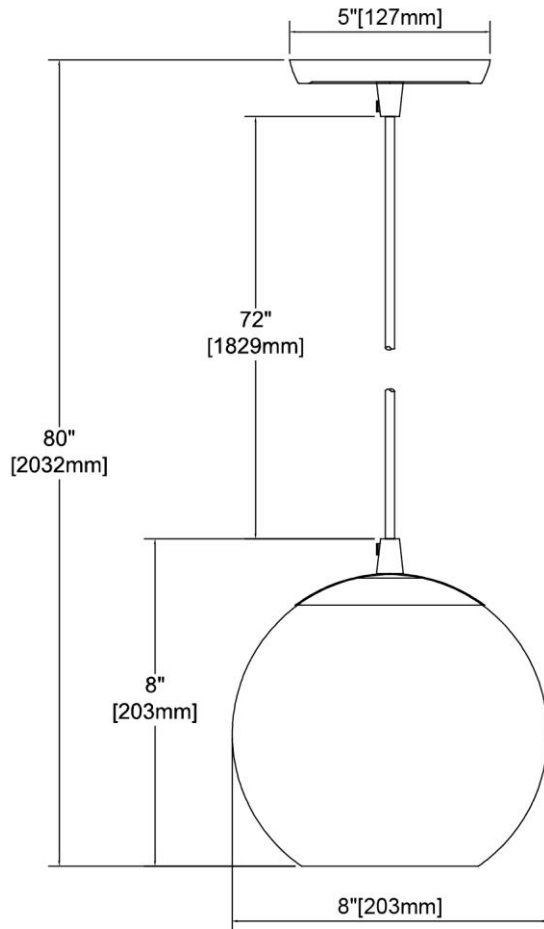

		ITEM #:	85210/1		
		UPC	748119131511		
		Description	Kendal 1-Light Mini Pendant in Oil Rubbed Bronze with Patterned Clear Glass		
		Finish	Oil Rubbed Bronze		
		Materials	Glass, Steel		
		Brand	ELK Lighting		
		Collection	Kendal		
		Category	Indoor Lighting		
		Type	Mini Pendant		
ITEM DIMENSIONS		RATINGS & SPECIFICATIONS			
Width	8 inches	Safety Rating	ETL	Certification	Dry locations
Depth	8 inches	ADA Compliant	N/A	Voltage	120
Height	8 inches	BULBS / SOCKETS			
Weight	3 pounds	Quantity	1	Wattage	100 watts
ADDITIONAL DIMENSIONS		Included	No	Type	A19 (E26 Medium Base)
Backplate / Canopy	5 diameter	Other	N/A		
HCWO	N/A	CHAIN / CORD INFORMATION			
Min. Extension	N/A	Chain	N/A	Cord	72 inches - Brown Fabric
Max. Extension	N/A	SHADE / GLASS DETAILS			
OVERALL HEIGHT		Shade/Glass Description	Patterned clear glass		
Min.	11 inches	Max.	80 inches		
EXTENSION ROD(S)		Width	8 inches	Height	7 inches
N/A		Width at Top	N/A	Width at Bottom	N/A