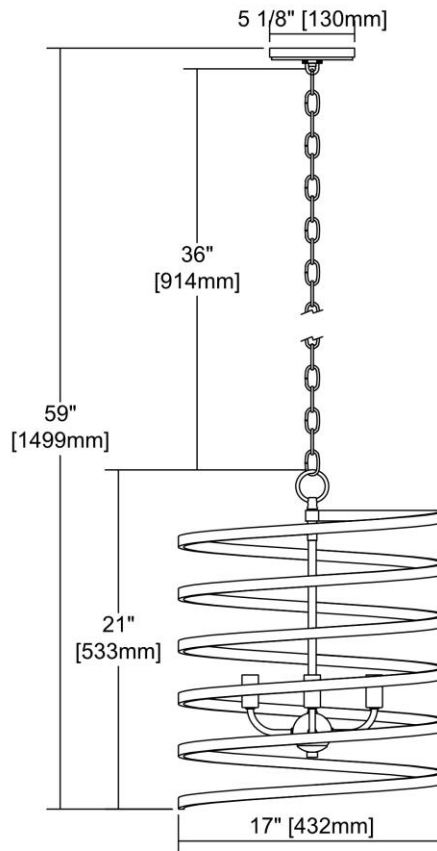


	ITEM #:	81354/4
	UPC	748119128948
	Description	Whirlwind 4-Light Pendant in Aged Silver
	Finish	Aged Silver
	Materials	Metal
	Brand	ELK Lighting
	Collection	Whirlwind
	Category	Indoor Lighting
	Type	Pendant

ITEM DIMENSIONS				RATINGS & SPECIFICATIONS				
Width	17 inches			Safety Rating	N/A		Certification	N/A
Depth	17 inches			ADA Compliant	N/A		Voltage	N/A
Height	21 inches			BULBS / SOCKETS				
Weight	8 pounds			Quantity	4		Wattage	60 watts
ADDITIONAL DIMENSIONS				Included	No		Type	B11 (E12 Candelabra Base)
Backplate / Canopy	5x5			Other	N/A			
HCWO	N/A			CHAIN / CORD INFORMATION				
Min. Extension	N/A			Chain	N/A		Cord	N/A
Max. Extension	N/A			SHADE / GLASS DETAILS				
OVERALL HEIGHT				Shade/Glass Description	No Shade/Glass			
Min.	N/A		Max.	N/A				
EXTENSION ROD(S)				Width	N/A		Height	N/A
N/A				Width at Top	N/A		Width at Bottom	N/A