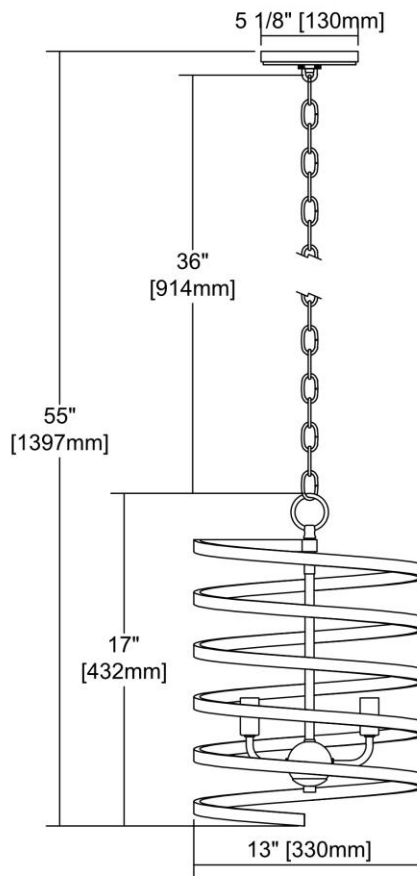


	ITEM #:	81353/3
	UPC	748119128931
	Description	Whirlwind 3-Light Pendant in Aged Silver
	Finish	Aged Silver
	Materials	Metal
	Brand	ELK Lighting
	Collection	Whirlwind
	Category	Indoor Lighting
	Type	Pendant

ITEM DIMENSIONS				RATINGS & SPECIFICATIONS				
Width	13 inches			Safety Rating	N/A		Certification	N/A
Depth	13 inches			ADA Compliant	N/A		Voltage	N/A
Height	17 inches			BULBS / SOCKETS				
Weight	6 pounds			Quantity	3	Wattage	60 watts	
ADDITIONAL DIMENSIONS				Included	No		Type	B11 (E12 Candelabra Base)
Backplate / Canopy	5x5			Other	N/A			
HCWO	N/A			CHAIN / CORD INFORMATION				
Min. Extension	N/A			Chain	N/A		Cord	N/A
Max. Extension	N/A			SHADE / GLASS DETAILS				
OVERALL HEIGHT				Shade/Glass Description	No Shade/Glass			
Min.	N/A		Max.	N/A				
EXTENSION ROD(S)				Width	N/A		Height	N/A
N/A				Width at Top	N/A		Width at Bottom	N/A