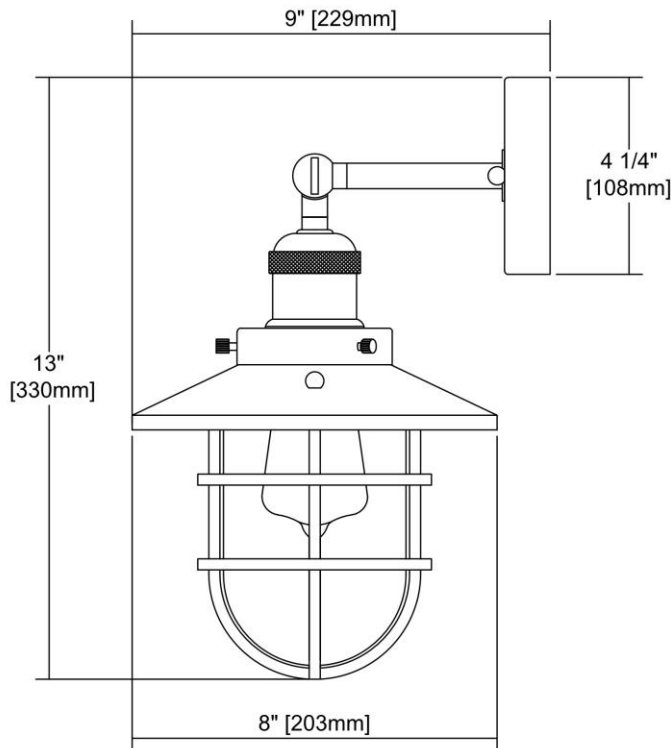

ITEM #:	66366/1
UPC	748119089072
Description	Seaport 1-Light Wall Lamp in Oil Rubbed Bronze with Clear Glass
Finish	Oil Rubbed Bronze
Materials	Glass, Steel
Brand	ELK Lighting
Collection	Seaport
Category	Indoor Lighting
Type	Sconce

ITEM DIMENSIONS				RATINGS & SPECIFICATIONS				
Width	8 inches			Safety Rating	UL		Certification	N/A
Depth	6 inches			ADA Compliant	N/A		Voltage	N/A
Height	13 inches			BULBS / SOCKETS				
Weight	4 pounds			Quantity	1		Wattage	60 watts
ADDITIONAL DIMENSIONS				Included	No		Type	A19 (E26 Medium Base)
Backplate / Canopy	4.25x4.25			Other	N/A			
HCWO	N/A			CHAIN / CORD INFORMATION				
Min. Extension	N/A			Chain	N/A		Cord	N/A
Max. Extension	N/A			SHADE / GLASS DETAILS				
OVERALL HEIGHT				Shade/Glass Description	Clear Glass			
Min.	N/A		Max.	N/A				
EXTENSION ROD(S)				Width	N/A		Height	N/A
N/A				Width at Top	N/A		Width at Bottom	N/A