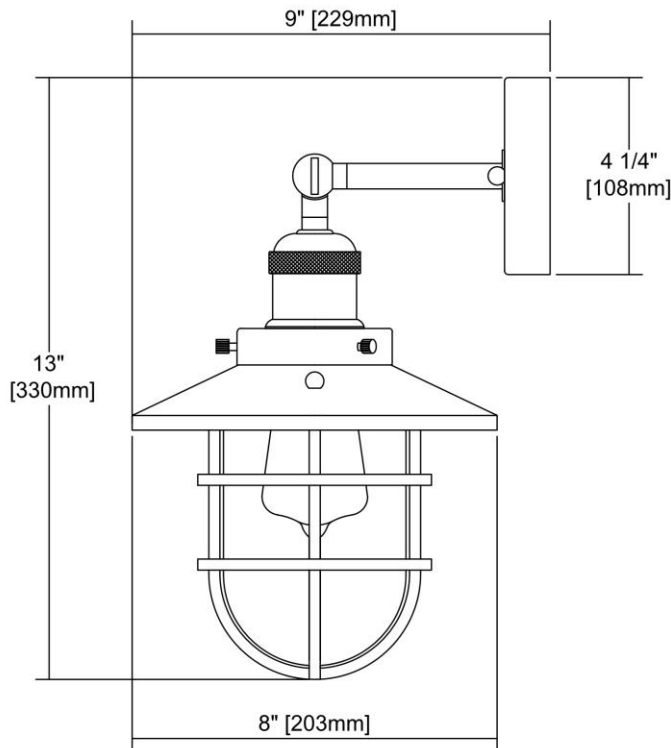

ITEM #:	66356/1
UPC	748119089065
Description	Seaport 1-Light Wall Lamp in Satin Nickel with Clear Glass
Finish	Satin Nickel
Materials	Glass, Steel
Brand	ELK Lighting
Collection	Seaport
Category	Indoor Lighting
Type	Sconce

ITEM DIMENSIONS				RATINGS & SPECIFICATIONS				
Width	8 inches			Safety Rating	UL		Certification	N/A
Depth	6 inches			ADA Compliant	N/A		Voltage	N/A
Height	13 inches			BULBS / SOCKETS				
Weight	4 pounds			Quantity	1		Wattage	60 watts
ADDITIONAL DIMENSIONS				Included	No		Type	A19 (E26 Medium Base)
Backplate / Canopy	4.25x4.25			Other	N/A			
HCWO	N/A			CHAIN / CORD INFORMATION				
Min. Extension	N/A			Chain	N/A		Cord	N/A
Max. Extension	N/A			SHADE / GLASS DETAILS				
OVERALL HEIGHT				Shade/Glass Description	Clear Glass			
Min.	N/A		Max.	N/A				
EXTENSION ROD(S)				Width	N/A		Height	N/A
N/A				Width at Top	N/A		Width at Bottom	N/A