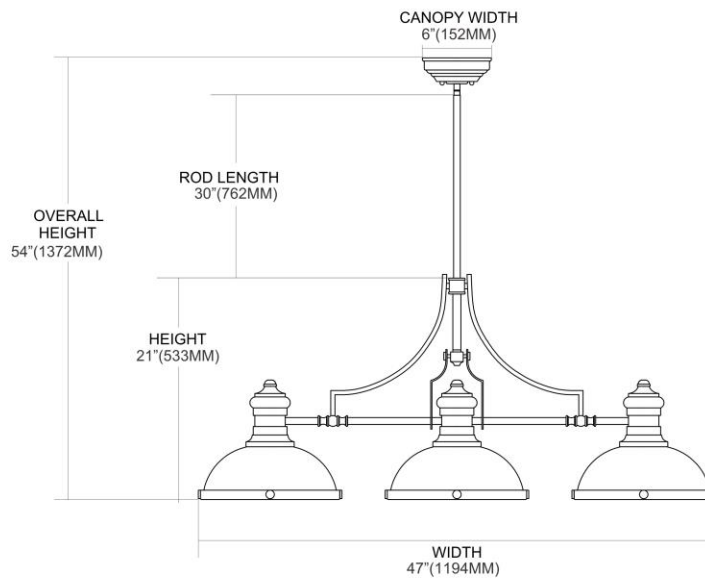


	ITEM #:	66145-3-LED
	UPC	830335019961
	Description	Chadwick 3-Light Island Light in Antique Copper with Matching Shade - Includes LED Bulbs
	Finish	Antique Copper
	Materials	Glass, Steel
	Brand	ELK Lighting
	Collection	Chadwick
	Category	Indoor Lighting
	Type	Island Light

ITEM DIMENSIONS				RATINGS & SPECIFICATIONS				
Width	13 inches			Safety Rating	N/A		Certification	N/A
Depth	47 inches			ADA Compliant	N/A		Voltage	N/A
Height	21 inches			BULBS / SOCKETS				
Weight	15 pounds			Quantity	3	Wattage	9.5 watts	
ADDITIONAL DIMENSIONS				Included	Yes		Type	A19 LED (E26 Medium Base)
Backplate / Canopy	7.25x7.25			Other	N/A			
HCWO	N/A			CHAIN / CORD INFORMATION				
Min. Extension	N/A			Chain	N/A		Cord	N/A
Max. Extension	N/A			SHADE / GLASS DETAILS				
OVERALL HEIGHT				Shade/Glass Description	Matching Shade			
Min.	N/A		Max.	N/A				
EXTENSION ROD(S)				Width	N/A		Height	N/A
Rods: 1-6, 2-12				Width at Top	N/A		Width at Bottom	N/A