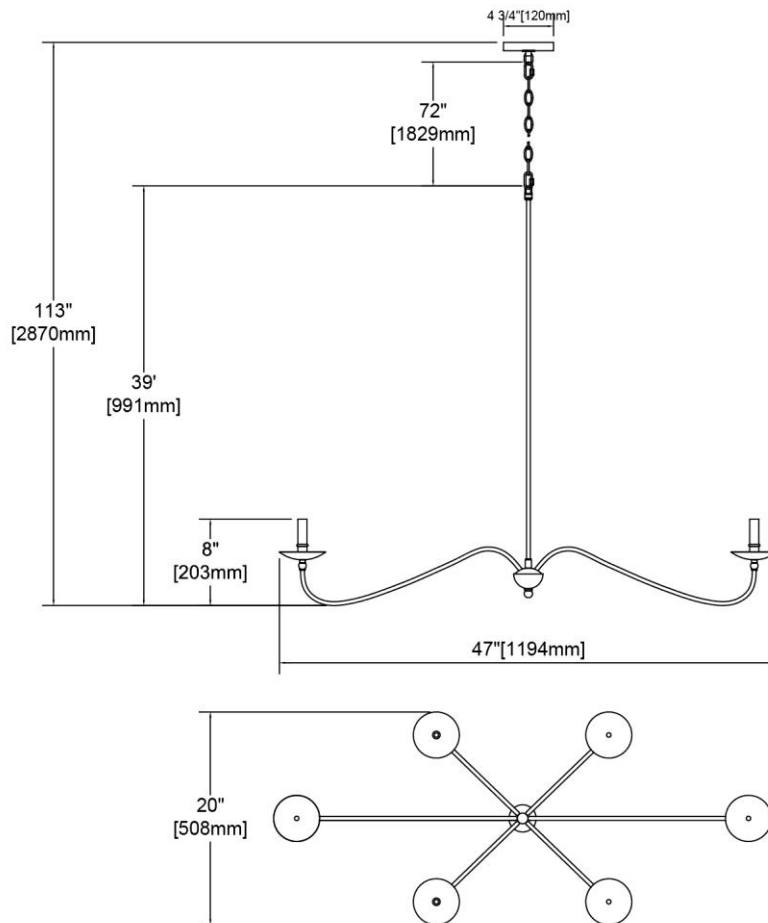


	<b>ITEM #:</b>	46799/6
	<b>UPC</b>	748119139128
	<b>Description</b>	Wellsley 6-Light Island Light in Burnished Brass
	<b>Finish</b>	Burnished Brass
	<b>Materials</b>	Steel
	<b>Brand</b>	ELK Lighting
	<b>Collection</b>	Wellsley
	<b>Category</b>	Indoor Lighting
	<b>Type</b>	Island Light

ITEM DIMENSIONS				RATINGS & SPECIFICATIONS				
<b>Width</b>	47 inches			<b>Safety Rating</b>	ETL		<b>Certification</b>	Dry locations
<b>Depth</b>	20 inches			<b>ADA Compliant</b>	N/A		<b>Voltage</b>	120 volts
<b>Height</b>	39 inches			<b>BULBS / SOCKETS</b>				
<b>Weight</b>	6 pounds			<b>Quantity</b>	6	<b>Wattage</b>	60 watts	
ADDITIONAL DIMENSIONS				<b>Included</b>	No	<b>Type</b>	Torpedo (E12 Candelabra Base)	
<b>Backplate / Canopy</b>	4.75 diameter			<b>Other</b>	N/A			
<b>HCWO</b>	N/A			CHAIN / CORD INFORMATION				
<b>Min. Extension</b>	N/A			<b>Chain</b>	72 inches	<b>Cord</b>	144 inches - Clear	
<b>Max. Extension</b>	N/A			SHADE / GLASS DETAILS				
OVERALL HEIGHT				<b>Shade/Glass Description</b>	No Shade/Glass			
<b>Min.</b>	42 inches	<b>Max.</b>	113 inches	<b>Width</b>	N/A		<b>Height</b>	N/A
EXTENSION ROD(S)				<b>Width at Top</b>	N/A		<b>Width at Bottom</b>	N/A
Rods: 1-34								