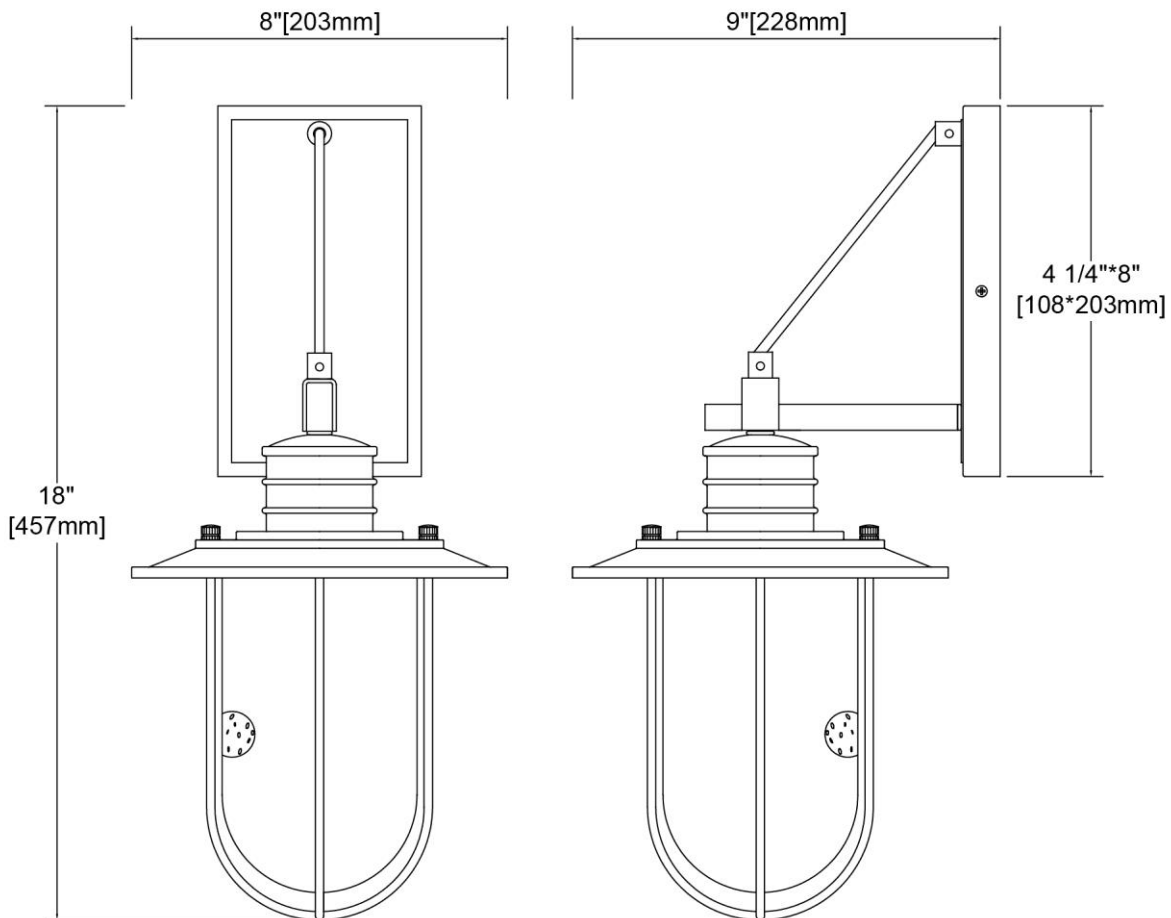

<b>ITEM #:</b>	46401/1
<b>UPC</b>	748119139388
<b>Description</b>	Lakeshore Drive 1-Light Sconce in Matte Black with Seedy Glass
<b>Finish</b>	Matte Black
<b>Materials</b>	Glass, Steel
<b>Brand</b>	ELK Lighting
<b>Collection</b>	Lakeshore Drive
<b>Category</b>	Indoor Lighting
<b>Type</b>	Sconce

ITEM DIMENSIONS				RATINGS & SPECIFICATIONS				
<b>Width</b>	8 inches			<b>Safety Rating</b>	ETL		<b>Certification</b>	Dry locations
<b>Depth</b>	9 inches			<b>ADA Compliant</b>	N/A		<b>Voltage</b>	120 volts
<b>Height</b>	18 inches			<b>BULBS / SOCKETS</b>				
<b>Weight</b>	3 pounds			<b>Quantity</b>	1	<b>Wattage</b>	60 watts	
<b>ADDITIONAL DIMENSIONS</b>				<b>Included</b>	No		<b>Type</b>	A19 (E26 Medium Base)
<b>Backplate / Canopy</b>	4.25x8			<b>Other</b>	N/A			
<b>HCWO</b>	N/A			<b>CHAIN / CORD INFORMATION</b>				
<b>Min. Extension</b>	N/A			<b>Chain</b>	N/A		<b>Cord</b>	8 inches
<b>Max. Extension</b>	N/A			<b>SHADE / GLASS DETAILS</b>				
<b>OVERALL HEIGHT</b>				<b>Shade/Glass Description</b>	Seedy Glass			
<b>Min.</b>	N/A		<b>Max.</b>	N/A				
<b>EXTENSION ROD(S)</b>				<b>Width</b>	4 inches		<b>Height</b>	8 inches
N/A				<b>Width at Top</b>	N/A		<b>Width at Bottom</b>	N/A