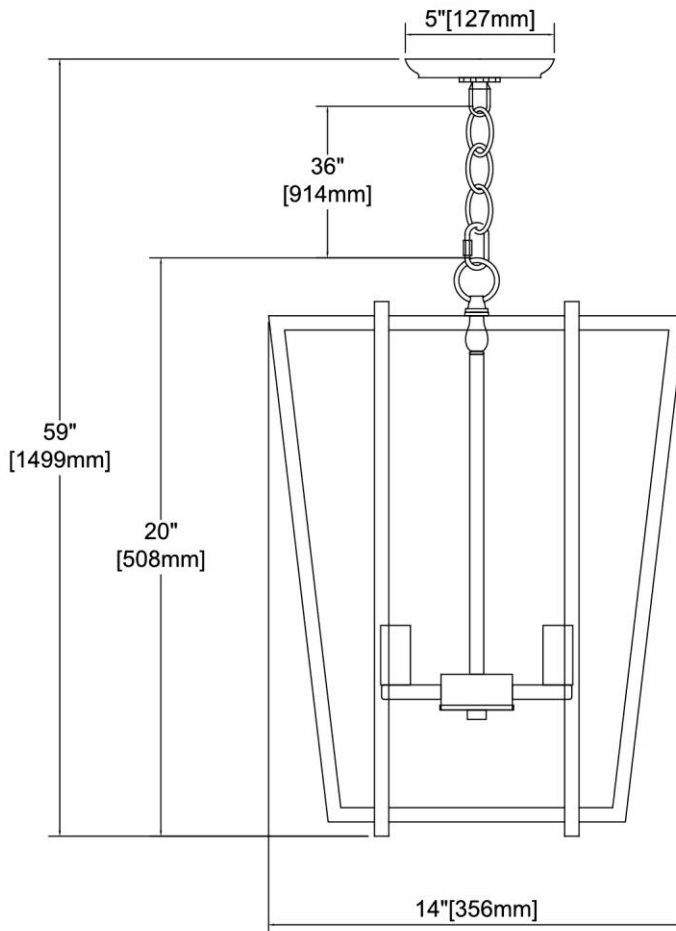


	ITEM #:	18356/4
	UPC	748119141183
	Description	Bridgette 4-Light Pendant in Matte Black and Satin Brass
	Finish	Matte Black, Satin Brass
	Materials	Steel
	Brand	ELK Lighting
	Collection	Bridgette
	Category	Indoor Lighting
	Type	Pendant

ITEM DIMENSIONS				RATINGS & SPECIFICATIONS				
Width	14 inches			Safety Rating	UL		Certification	Dry locations
Depth	14 inches			ADA Compliant	N/A		Voltage	120 volts
Height	20 inches			BULBS / SOCKETS				
Weight	8 pounds			Quantity	4	Wattage	60 watts	
ADDITIONAL DIMENSIONS				Included	No	Type	Torpedo (E12 Candelabra Base)	
Backplate / Canopy	5 diameter			Other	N/A			
HCWO	N/A			CHAIN / CORD INFORMATION				
Min. Extension	N/A			Chain	36 inches	Cord	72 inches - Black	
Max. Extension	N/A			SHADE / GLASS DETAILS				
OVERALL HEIGHT				Shade/Glass Description	No Shade/Glass			
Min.	23 inches	Max.	59 inches	Width	N/A		Height	N/A
EXTENSION ROD(S)				Width at Top	N/A		Width at Bottom	N/A
N/A								