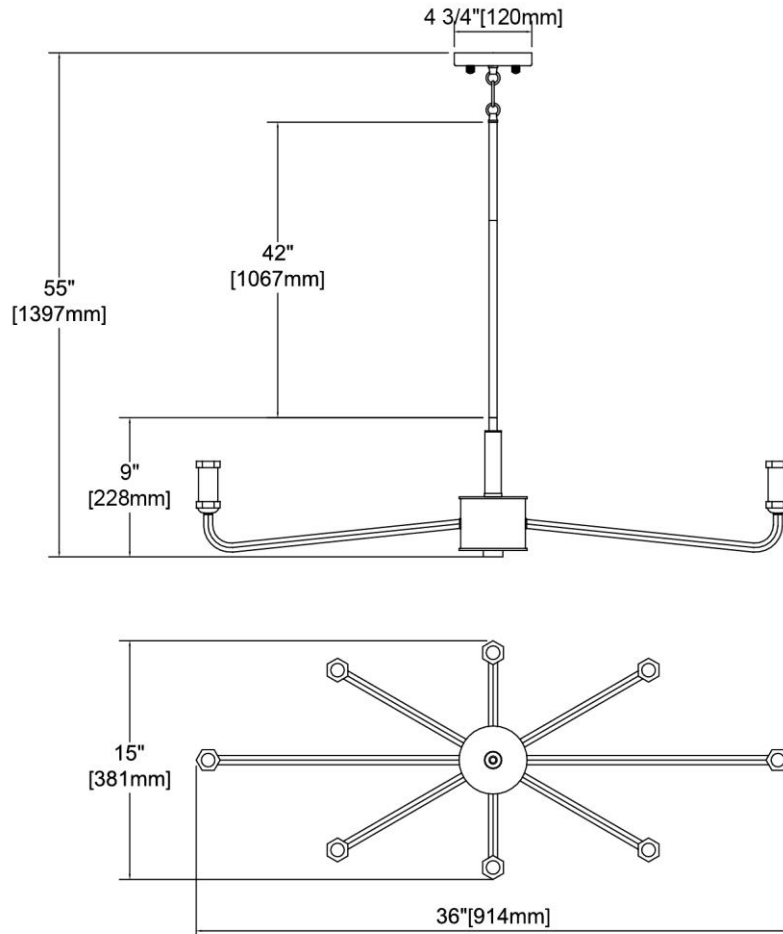

<b>ITEM #:</b>	15397/8
<b>UPC</b>	748119134994
<b>Description</b>	Cortlandt 8-Light Chandelier in Gray Iron
<b>Finish</b>	Gray Iron, Brushed Platinum
<b>Materials</b>	Steel
<b>Brand</b>	ELK Lighting
<b>Collection</b>	Cortlandt
<b>Category</b>	Indoor Lighting
<b>Type</b>	Chandelier

ITEM DIMENSIONS				RATINGS & SPECIFICATIONS				
<b>Width</b>	36 inches			<b>Safety Rating</b>	UL		<b>Certification</b>	Dry locations
<b>Depth</b>	15 inches			<b>ADA Compliant</b>	N/A		<b>Voltage</b>	120 volts
<b>Height</b>	9 inches			<b>BULBS / SOCKETS</b>				
<b>Weight</b>	11 pounds			<b>Quantity</b>	8		<b>Wattage</b>	60 watts
ADDITIONAL DIMENSIONS				<b>Included</b>	No		<b>Type</b>	Torpedo (E12 Candelabra Base)
<b>Backplate / Canopy</b>	4.75 diameter			<b>Other</b>	N/A			
<b>HCWO</b>	N/A			CHAIN / CORD INFORMATION				
<b>Min. Extension</b>	N/A			<b>Chain</b>	N/A		<b>Cord</b>	72 inches - Clear
<b>Max. Extension</b>	N/A			SHADE / GLASS DETAILS				
OVERALL HEIGHT				<b>Shade/Glass Description</b>	No Shade/Glass			
<b>Min.</b>	12 inches		<b>Max.</b>	55 inches				
EXTENSION ROD(S)				<b>Width</b>	N/A		<b>Height</b>	N/A
Rods: 1-6, 3-12				<b>Width at Top</b>	N/A		<b>Width at Bottom</b>	N/A