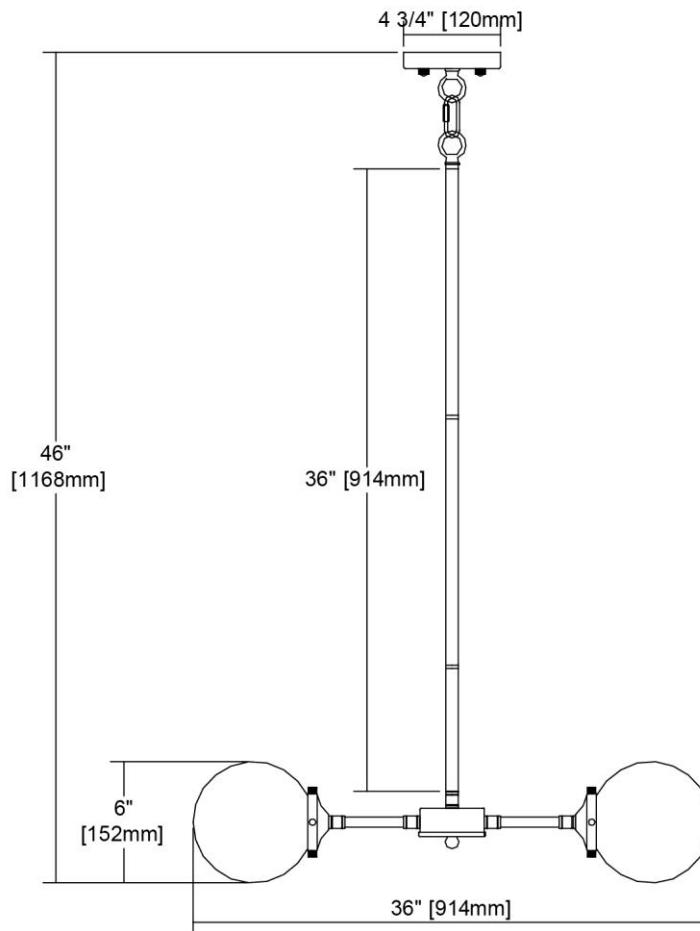

<b>ITEM #:</b>	15368/8
<b>UPC</b>	748119134871
<b>Description</b>	Boudreaux 8-Light Chandelier in Polished Nickel with Frosted
<b>Finish</b>	Polished Nickel
<b>Materials</b>	Glass, Steel
<b>Brand</b>	ELK Lighting
<b>Collection</b>	Boudreaux
<b>Category</b>	Indoor Lighting
<b>Type</b>	Chandelier

ITEM DIMENSIONS				RATINGS & SPECIFICATIONS				
<b>Width</b>	36 inches			<b>Safety Rating</b>	UL		<b>Certification</b>	Dry locations
<b>Depth</b>	36 inches			<b>ADA Compliant</b>	N/A		<b>Voltage</b>	120
<b>Height</b>	6 inches			<b>BULBS / SOCKETS</b>				
<b>Weight</b>	12 pounds			<b>Quantity</b>	8		<b>Wattage</b>	60 watts
ADDITIONAL DIMENSIONS				<b>Included</b>	No		<b>Type</b>	Torpedo (E12 Candelabra Base)
<b>Backplate / Canopy</b>	4.75 diameter			<b>Other</b>	N/A			
<b>HCWO</b>	N/A			CHAIN / CORD INFORMATION				
<b>Min. Extension</b>	N/A			<b>Chain</b>	N/A		<b>Cord</b>	144 inches - Black
<b>Max. Extension</b>	N/A			SHADE / GLASS DETAILS				
OVERALL HEIGHT				<b>Shade/Glass Description</b>	Frosted			
<b>Min.</b>	10 inches		<b>Max.</b>	46 inches				
EXTENSION ROD(S)				<b>Width</b>	6 inches		<b>Height</b>	6 inches
Rods: 1-6, 1-12, 1-18				<b>Width at Top</b>	N/A		<b>Width at Bottom</b>	N/A