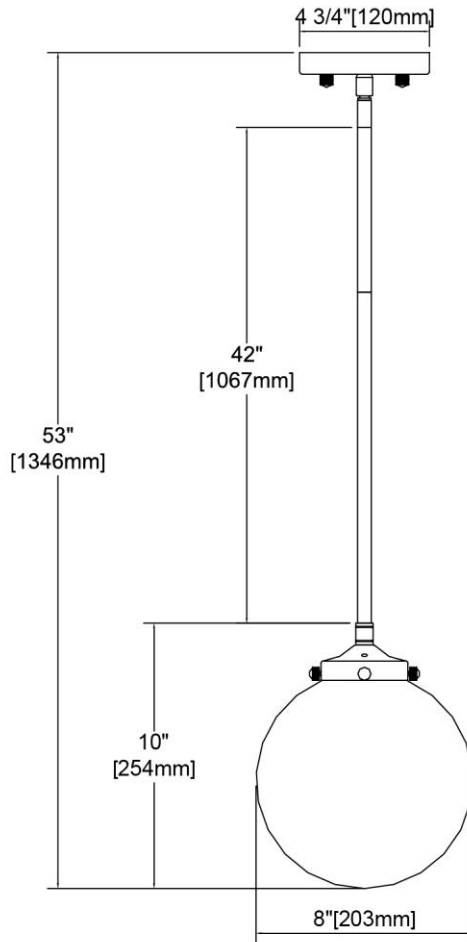

| | |
|--------------------|--|
| ITEM #: | 15344/1 |
| UPC | 748119134741 |
| Description | Boudreaux 1-Light Mini Pendant in Matte Black with Clear Glass |
| Finish | Matte Black, Antique Gold |
| Materials | Glass, Steel |
| Brand | ELK Lighting |
| Collection | Boudreaux |
| Category | Indoor Lighting |
| Type | Mini Pendant |

| ITEM DIMENSIONS | | | | RATINGS & SPECIFICATIONS | | | | |
|---------------------------|---------------|-------------|-----------|--------------------------------|-------------|----------------|------------------------|---------------|
| Width | 8 inches | | | Safety Rating | UL | | Certification | Dry locations |
| Depth | 8 inches | | | ADA Compliant | N/A | | Voltage | 120 |
| Height | 10 inches | | | BULBS / SOCKETS | | | | |
| Weight | 3 pounds | | | Quantity | 1 | Wattage | 60 watts | |
| ADDITIONAL DIMENSIONS | | | | Included | No | Type | A19 (E26 Medium Base) | |
| Backplate / Canopy | 4.75 diameter | | | Other | N/A | | | |
| HCWO | N/A | | | CHAIN / CORD INFORMATION | | | | |
| Min. Extension | N/A | | | Chain | N/A | Cord | 72 inches - Black | |
| Max. Extension | N/A | | | SHADE / GLASS DETAILS | | | | |
| OVERALL HEIGHT | | | | Shade/Glass Description | Clear glass | | | |
| Min. | 12 inches | Max. | 53 inches | Width | 8 inches | | Height | 8 inches |
| EXTENSION ROD(S) | | | | Width at Top | N/A | | Width at Bottom | N/A |
| Rods: 1-1, 1-6, 3-12 | | | | | | | | |