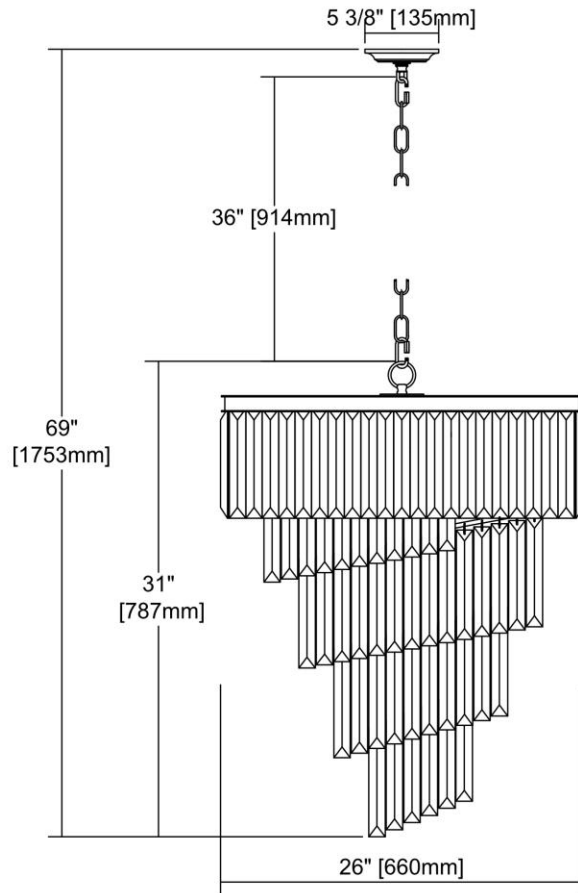

ITEM #:	14218/9
UPC	748119099309
Description	Palacial 9-Light Chandelier in Oil Rubbed Bronze with Clear Crystal
Finish	Oil Rubbed Bronze
Materials	Crystal, Metal
Brand	ELK Lighting
Collection	Palacial
Category	Indoor Lighting
Type	Chandelier

ITEM DIMENSIONS				RATINGS & SPECIFICATIONS				
Width	26 inches			Safety Rating	UL		Certification	N/A
Depth	26 inches			ADA Compliant	N/A		Voltage	N/A
Height	31 inches			BULBS / SOCKETS				
Weight	56 pounds			Quantity	9		Wattage	60 watts
ADDITIONAL DIMENSIONS				Included	No		Type	B11 (E12 Candelabra Base)
Backplate / Canopy	N/A			Other	N/A			
HCWO	N/A			CHAIN / CORD INFORMATION				
Min. Extension	N/A			Chain	N/A		Cord	N/A
Max. Extension	N/A			SHADE / GLASS DETAILS				
OVERALL HEIGHT				Shade/Glass Description	Clear Crystal			
Min.	N/A		Max.	N/A				
EXTENSION ROD(S)				Width	N/A		Height	N/A
N/A				Width at Top	N/A		Width at Bottom	N/A