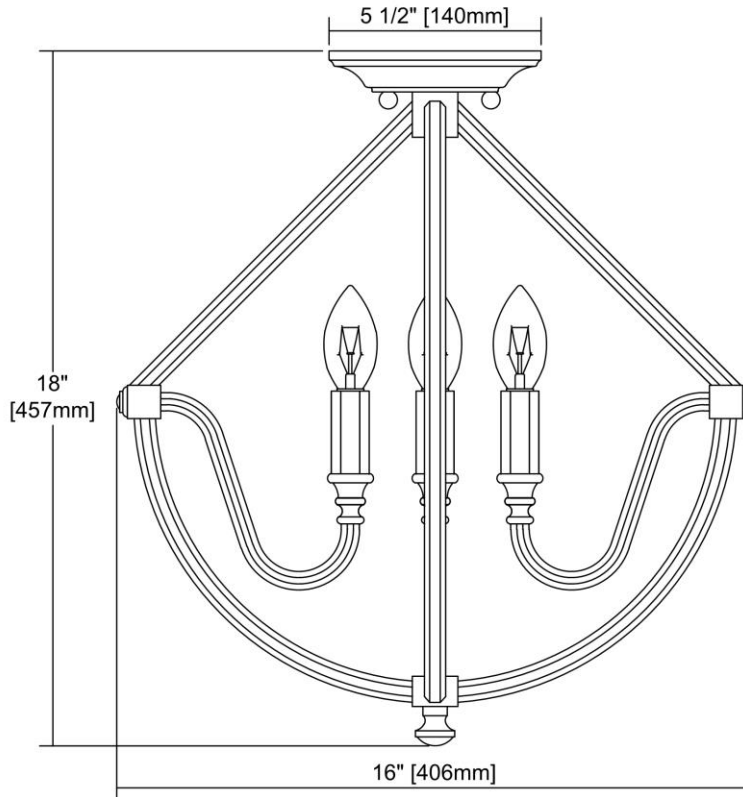

<b>ITEM #:</b>	12841/4
<b>UPC</b>	748119110424
<b>Description</b>	Stanton 4-Light Semi Flush in Matte Gold
<b>Finish</b>	Matte Gold
<b>Materials</b>	Metal
<b>Brand</b>	ELK Lighting
<b>Collection</b>	Stanton
<b>Category</b>	Indoor Lighting
<b>Type</b>	Semi Flush Mount

ITEM DIMENSIONS				RATINGS & SPECIFICATIONS				
<b>Width</b>	16 inches			<b>Safety Rating</b>	UL		<b>Certification</b>	N/A
<b>Depth</b>	16 inches			<b>ADA Compliant</b>	N/A		<b>Voltage</b>	N/A
<b>Height</b>	18 inches			<b>BULBS / SOCKETS</b>				
<b>Weight</b>	5 pounds			<b>Quantity</b>	4		<b>Wattage</b>	60 watts
ADDITIONAL DIMENSIONS				<b>Included</b>	No		<b>Type</b>	B11 (E12 Candelabra Base)
<b>Backplate / Canopy</b>	6x6			<b>Other</b>	N/A			
<b>HCWO</b>	N/A			CHAIN / CORD INFORMATION				
<b>Min. Extension</b>	N/A			<b>Chain</b>	N/A		<b>Cord</b>	N/A
<b>Max. Extension</b>	N/A			SHADE / GLASS DETAILS				
OVERALL HEIGHT				<b>Shade/Glass Description</b>	No Shade/Glass			
<b>Min.</b>	N/A		<b>Max.</b>	N/A				
EXTENSION ROD(S)				<b>Width</b>	N/A		<b>Height</b>	N/A
N/A				<b>Width at Top</b>	N/A		<b>Width at Bottom</b>	N/A