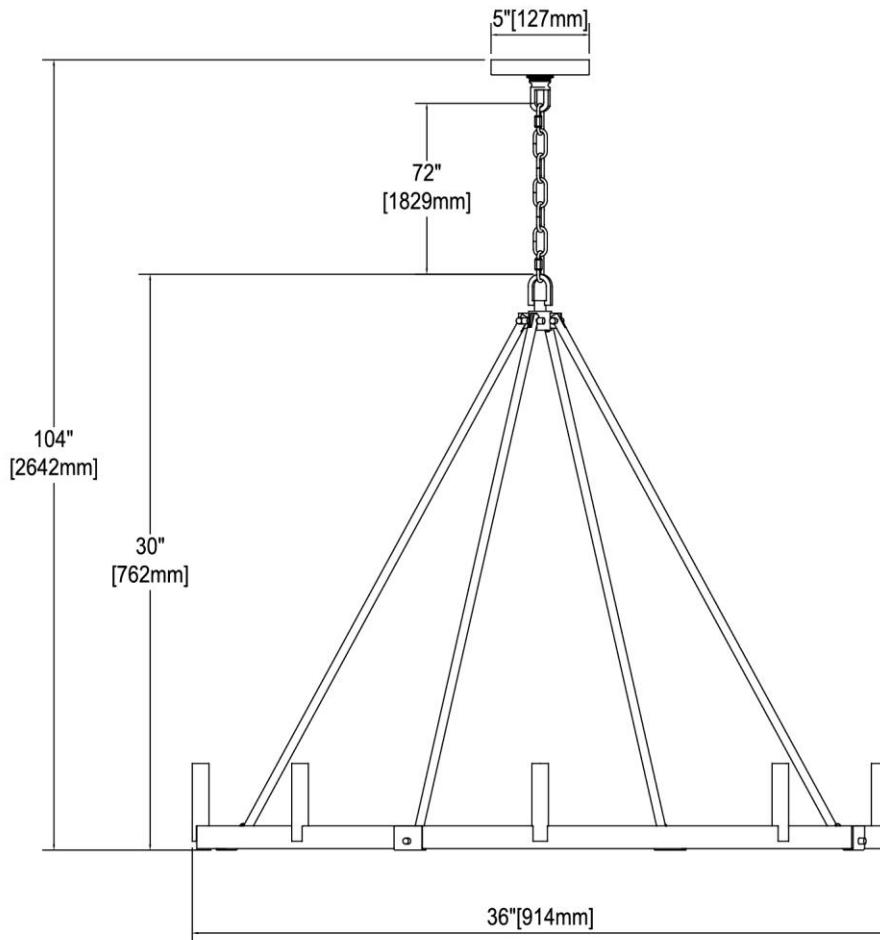

ITEM #:	12317/8
UPC	748119138329
Description	Transitions 8-Light Chandelier in Oil Rubbed Bronze and Aspen Finish
Finish	Oil Rubbed Bronze, Aspen
Materials	Steel
Brand	ELK Lighting
Collection	Transitions
Category	Indoor Lighting
Type	Chandelier

ITEM DIMENSIONS				RATINGS & SPECIFICATIONS				
Width	36 inches			Safety Rating	UL		Certification	Dry locations
Depth	36 inches			ADA Compliant	N/A		Voltage	120 volts
Height	30 inches			BULBS / SOCKETS				
Weight	10 pounds			Quantity	8	Wattage	60 watts	
ADDITIONAL DIMENSIONS				Included	No	Type	Torpedo (E12 Candelabra Base)	
Backplate / Canopy	5 diameter			Other	N/A			
HCWO	N/A			CHAIN / CORD INFORMATION				
Min. Extension	N/A			Chain	72 inches	Cord	144 inches - Brown	
Max. Extension	N/A			SHADE / GLASS DETAILS				
OVERALL HEIGHT				Shade/Glass Description	No Shade/Glass			
Min.	33 inches	Max.	104 inches	Width	N/A		Height	N/A
EXTENSION ROD(S)				Width at Top	N/A		Width at Bottom	N/A
N/A								