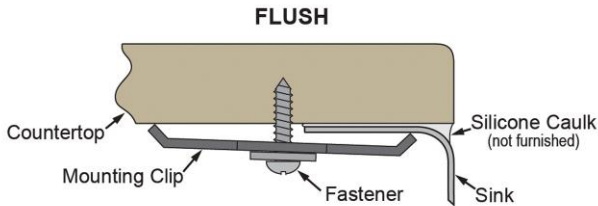

### PRODUCT SPECIFICATIONS

Elkay Crosstown® 16 Gauge Workstation Stainless Steel, 25-1/2" x 18-1/2" x 9" Single Bowl Undermount Sink Kit with Filtered Beverage Faucet. Sink is manufactured from 16 gauge 304 Stainless Steel with a Stainless Steel finish, Rear Right drain placement, and Full spray sides and bottom with Sides and Bottom pads.

### Installation Profile:

Designed to affix to the underside of any solid surface countertop.