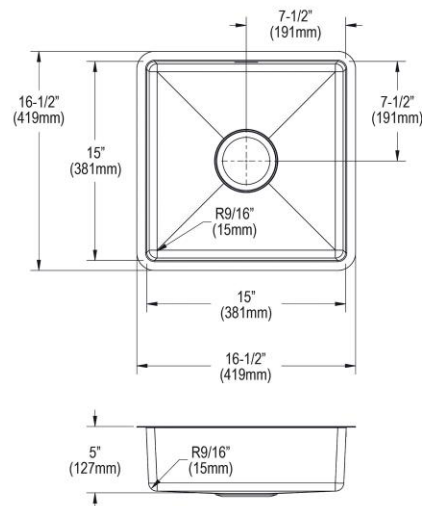

Installation Profile:

PART: _____ QTY: _____

PROJECT: _____

CONTACT: _____

DATE: _____

NOTES: _____

APPROVAL: _____

In keeping with our policy of continuing product improvement, Elkay reserves the right to change product specifications without notice. Please visit elkay.com for the most current version of Elkay product specification sheets. This specification describes an Elkay product with design, quality, and functional benefits to the user. When making a comparison of other producers' offerings, be certain these features are not overlooked.