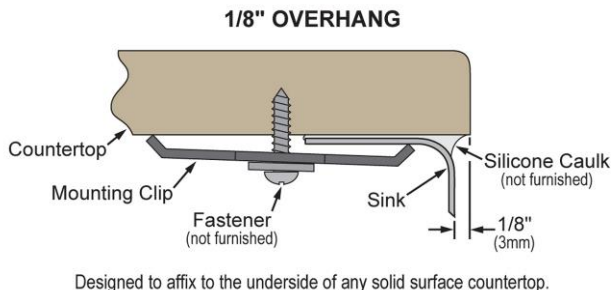

Installation Profile:

PART: _____ QTY: _____

PROJECT: _____

CONTACT: _____

DATE: _____

NOTES: _____

APPROVAL: _____

In keeping with our policy of continuing product improvement, Elkay reserves the right to change product specifications without notice. Please visit elkay.com for the most current version of Elkay product specification sheets. This specification describes an Elkay product with design, quality, and functional benefits to the user. When making a comparison of other producers' offerings, be certain these features are not overlooked.