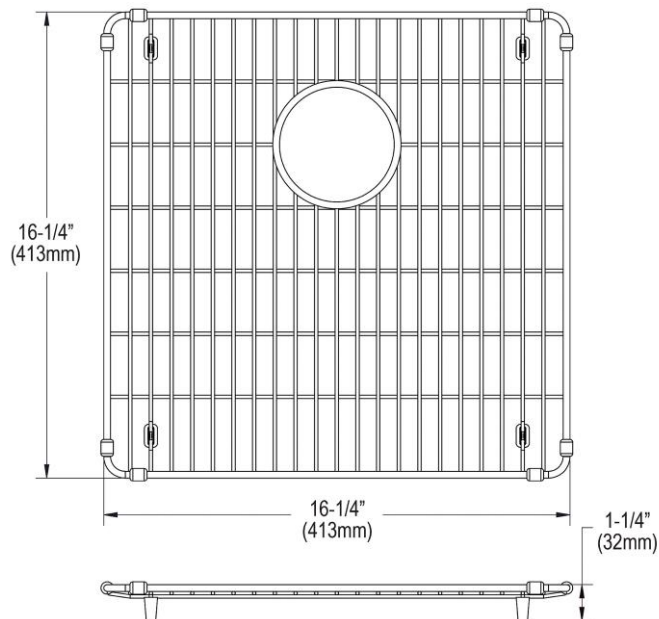

PART: _____ QTY: _____

PROJECT: _____

CONTACT: _____

DATE: _____

NOTES: _____

APPROVAL: _____

In keeping with our policy of continuing product improvement, Elkay reserves the right to change product specifications without notice. Please visit elkay.com for the most current version of Elkay product specification sheets. This specification describes an Elkay product with design, quality, and functional benefits to the user. When making a comparison of other producers' offerings, be certain these features are not overlooked.