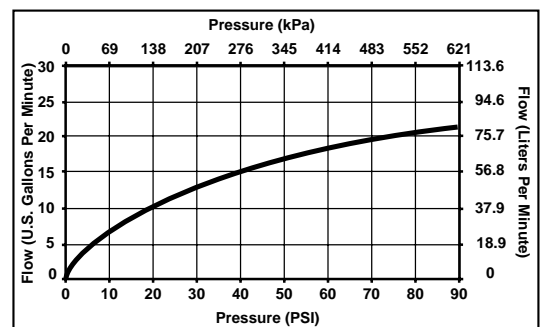

Available LHP Handle Options ▲ Designate proper finish suffix

Indianapolis, Indiana 46280
A Division of Masco Corporation of Indiana
© 2006, Masco Corporation of Indiana