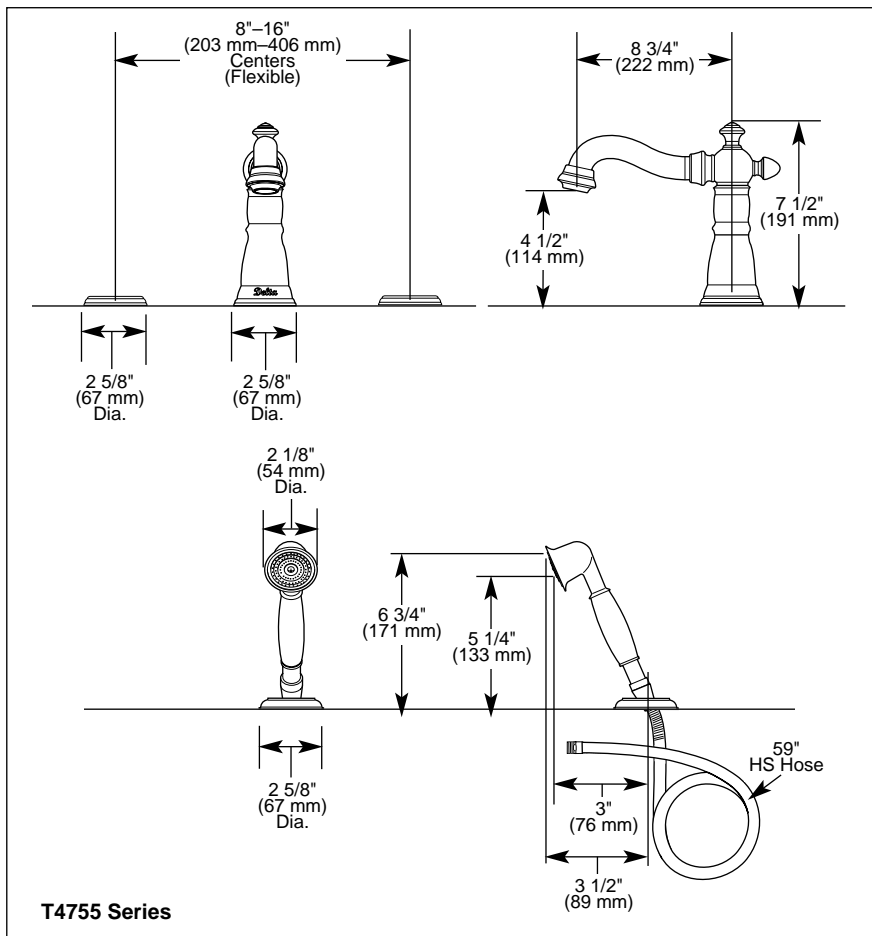

Delta reserves the right (1) to make changes in specifications and materials, and (2) to change or discontinue models, both without notice or obligation. Dimensions are for reference only. See current full-line price book for finish options and product availability.

DSP-B-2755/4755 Rev. A

BATH VALVES

- Victorian® Bath Collection
- Two Handle Roman Tub Faucet
- Three Hole Installation (T2755 Series)
- Four Hole Installation (T4755 Series)
- Rough-In Kit Must Also be Ordered to Complete Installation

STANDARD SPECIFICATIONS:

- Trim Only for two handle Roman Tub faucet for concealed mounting.
- 8 3/4" (222 mm) long slip-on rigid spout.
- LHP-Less Handle Program. See handle options below.
- Temperature and volume controlled with handles.
- Rough-In kit must also be ordered to complete installation. There are separate specification sheets on each rough-in kit if more details are required
- Handshower includes double check valves for backflow prevention.

WARRANTY

- Lifetime Faucet and Finish Limited Warranty to the original consumer purchaser to be free from defects in material and workmanship.
- 5 Year Limited Warranty for usage in all industrial, commercial and business applications.

COMPLETE VALVE COMPLIES WITH:

- ASME A112.18.1 / CSA B125.1
- ♿ Indicates ADA compliance to ICC/ANSI A117.1