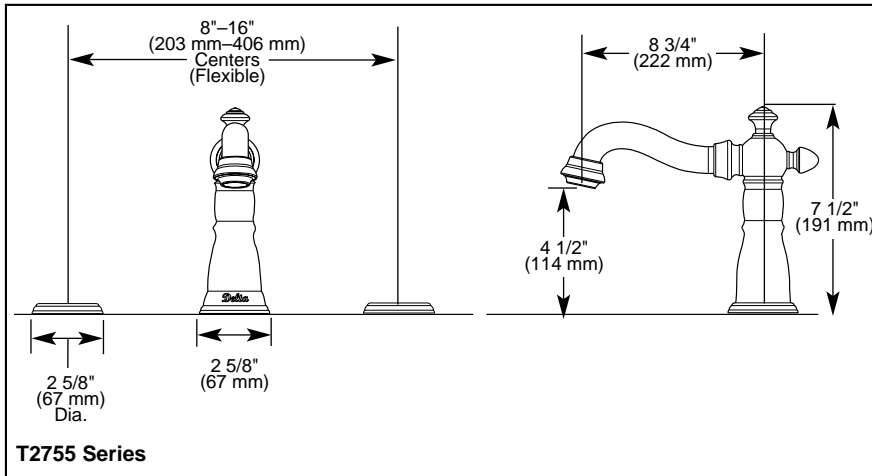

Delta reserves the right (1) to make changes in specifications and materials, and (2) to change or discontinue models, both without notice or obligation. Dimensions are for reference only. See current full-line price book for finish options and product availability.

DSP-B-2755/4755 Rev. A

BATH VALVES

- Victorian® Bath Collection
- Two Handle Roman Tub Faucet
- Three Hole Installation (T2755 Series)
- Four Hole Installation (T4755 Series)
- Rough-In Kit Must Also be Ordered to Complete Installation

STANDARD SPECIFICATIONS:

- Trim Only for two handle Roman Tub faucet for concealed mounting.
- 8 3/4" (222 mm) long slip-on rigid spout.
- LHP-Less Handle Program. See handle options below.
- Temperature and volume controlled with handles.
- Rough-In kit must also be ordered to complete installation. There are separate specification sheets on each rough-in kit if more details are required
- Handshower includes double check valves for backflow prevention.

WARRANTY

- Lifetime Faucet and Finish Limited Warranty to the original consumer purchaser to be free from defects in material and workmanship.
- 5 Year Limited Warranty for usage in all industrial, commercial and business applications.

COMPLETE VALVE COMPLIES WITH:

- ASME A112.18.1 / CSA B125.1
- ♿ Indicates ADA compliance to ICC/ANSI A117.1