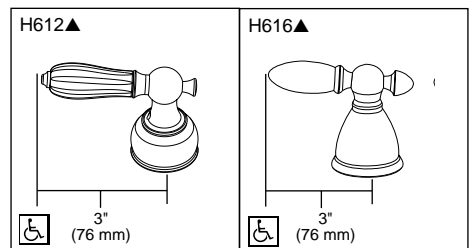

Available LHP Handle Options ▲ Designate proper finish suffix

Indianapolis, Indiana 46280
A Division of Masco Corporation of Indiana
© 2006, Masco Corporation of Indiana