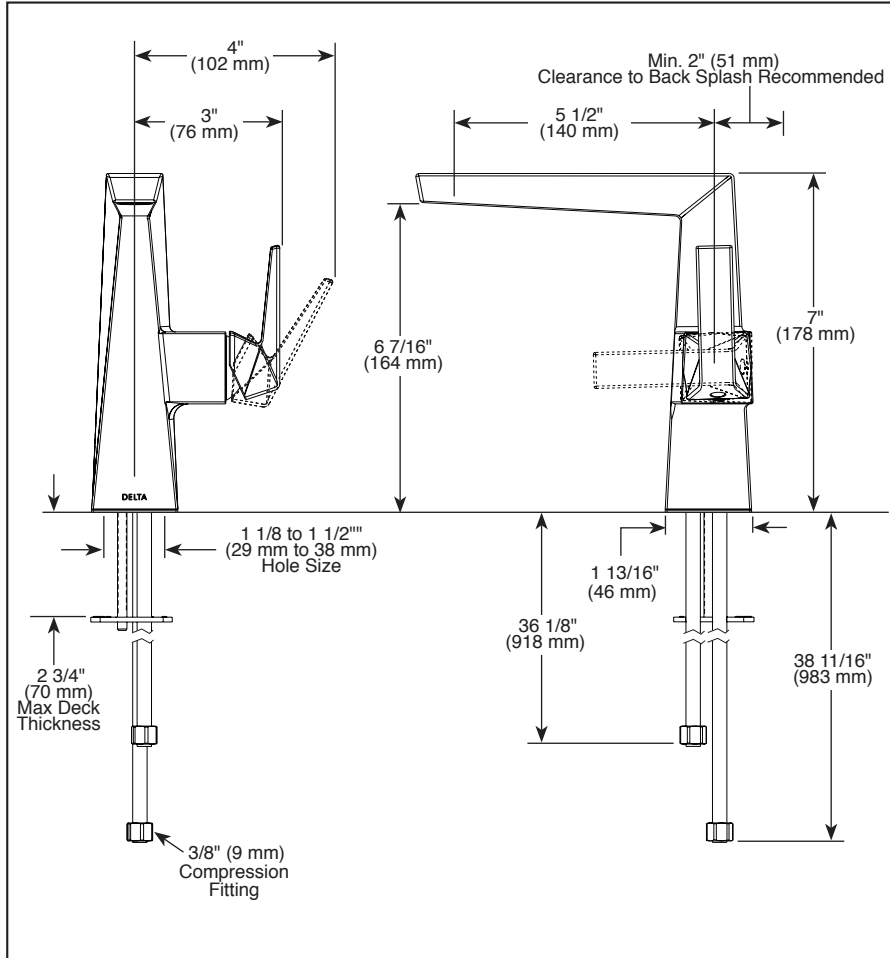

Submitted Model No.: _____

Specific Features: _____

▲ Designate Proper Finish Suffix

see what Delta can do™

BATHROOM FAUCET

- Trillian™ Bath Collection
- Single Handle Deck Mount Mid-Height Riser

FEATURES:

- DIAMOND Seal® Technology
- Lumicoat™ Finish (-PR models only)
- Lumicoat™ Finishes easily wipe clean without cleaners and chemicals on the products most commonly touched areas

STANDARD SPECIFICATIONS:

- Max flow rate 1.2 gpm @ 60 psi, 4.5 L/min @ 414 kPa
- One hole mount
- Solid brass fabricated body
- Diamond coated ceramic cartridge
- 3/8" O.D. straight, staggered PEX supply tubes
- Red/blue indicator markings
- Drain sold separately