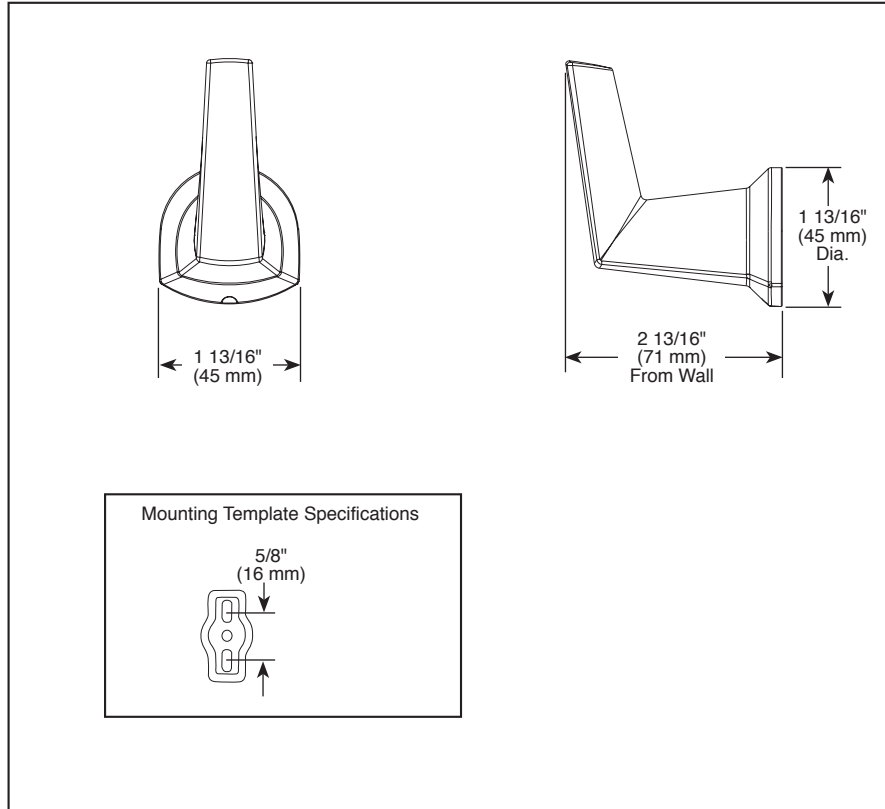

▲ Designate Proper Finish Suffix