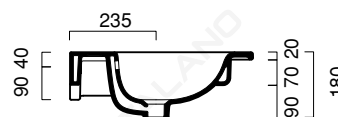

CE EN 14688 - CL20