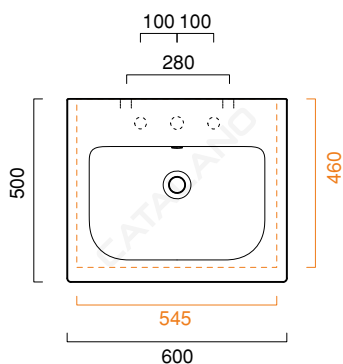

CE EN 14688 - CL20