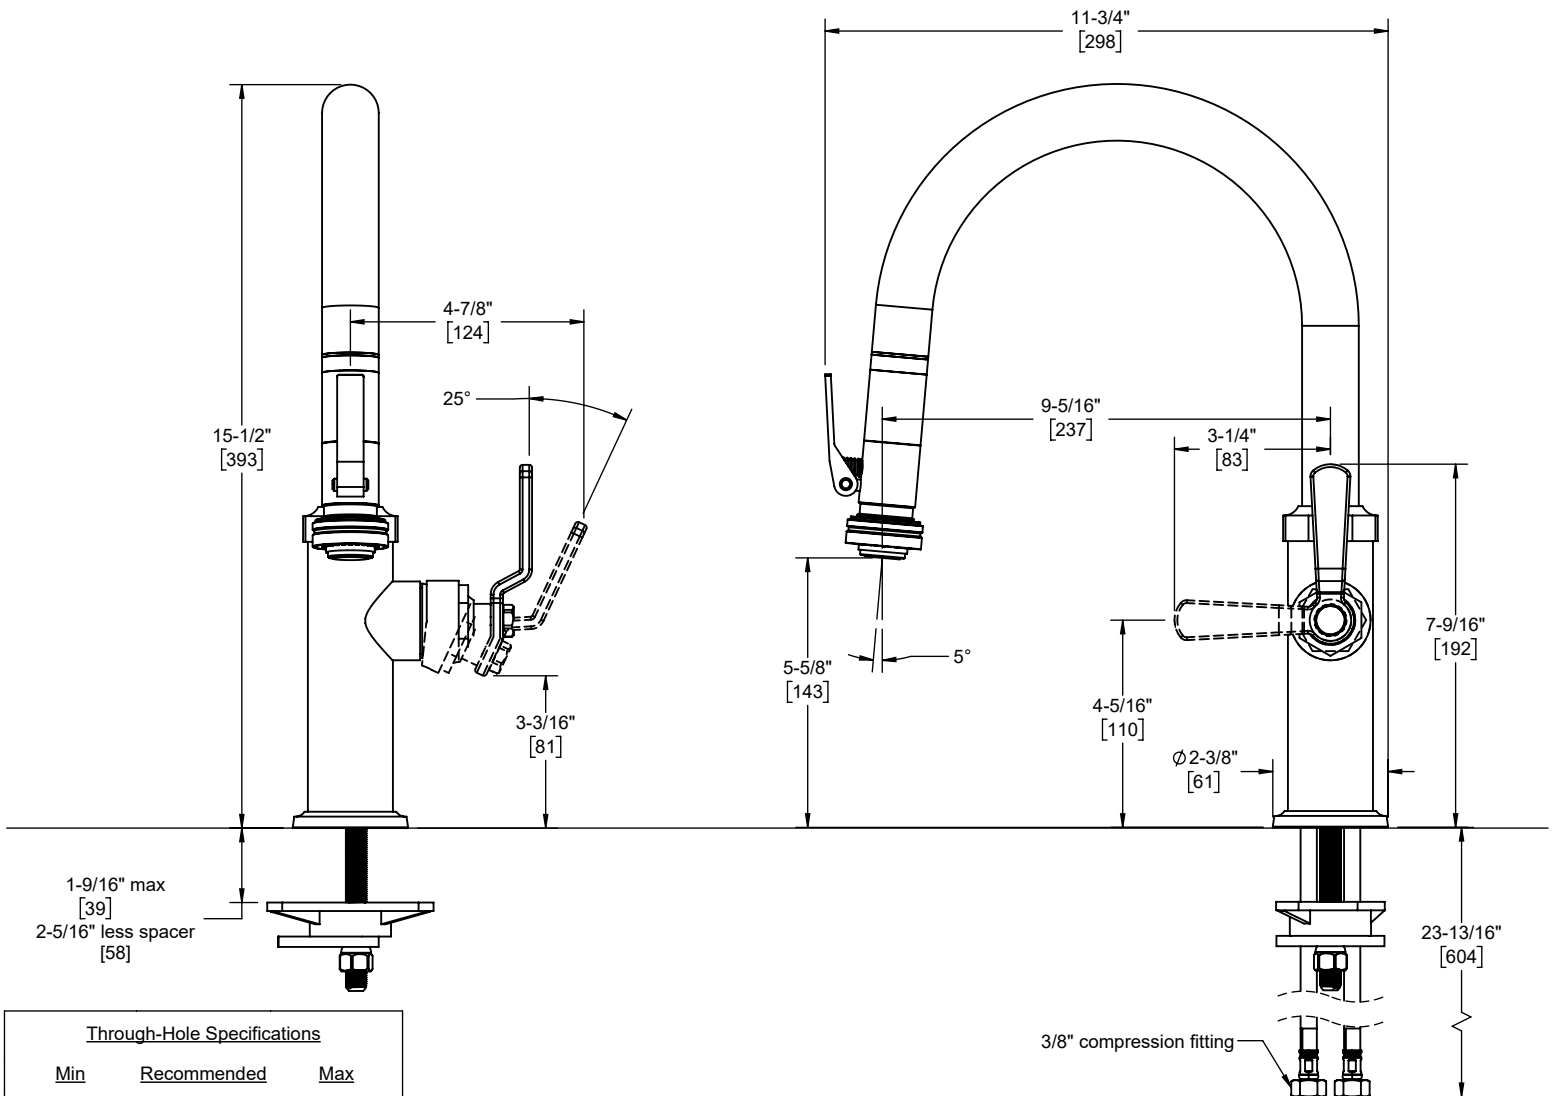

### Features

- Available in 28 finishes including 13 PVD finishes
- All brass construction including sprayhead
- 360° rotating spout
- PDS™ "Positive Docking System" secures sprayhead
- Squeeze lever activates spray mode
- Spray jets have easy-to-clean surface
- Quiet polymer-braided hose with rotating joint
- Ceramic disc cartridge
- Max flow rate: 1.8 gpm (6.8 L/min)

### K81-102SQ-BL

K81-102SQ-BL-ZZ shown

XX = denotes handle style

#### Through-Hole Specifications

Min	Recommended	Max
Ø 1-1/4" [32]	Ø 1-3/8" [35]	Ø 1-3/8" [38]

Specifications subject to change without notice

Dimensions are inches, rounded to 1/16"  
[Dimensions in brackets are mm, rounded to 1mm]