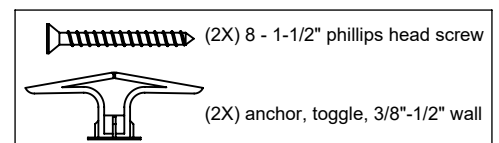

California Faucets®

CHRISTOPHERGRUBB Collection

**Doheny™**

Robe Hook

**Features**

- Available in 28 finishes including 13 PVD finishes
- All brass construction
- Includes all mounting hardware

**C2-RH**

**Codes/Standards**

Product meets or exceeds the following:

- None applicable

Dimensions are inches, rounded to 1/16"  
[Dimensions in brackets are mm, rounded to 1mm]