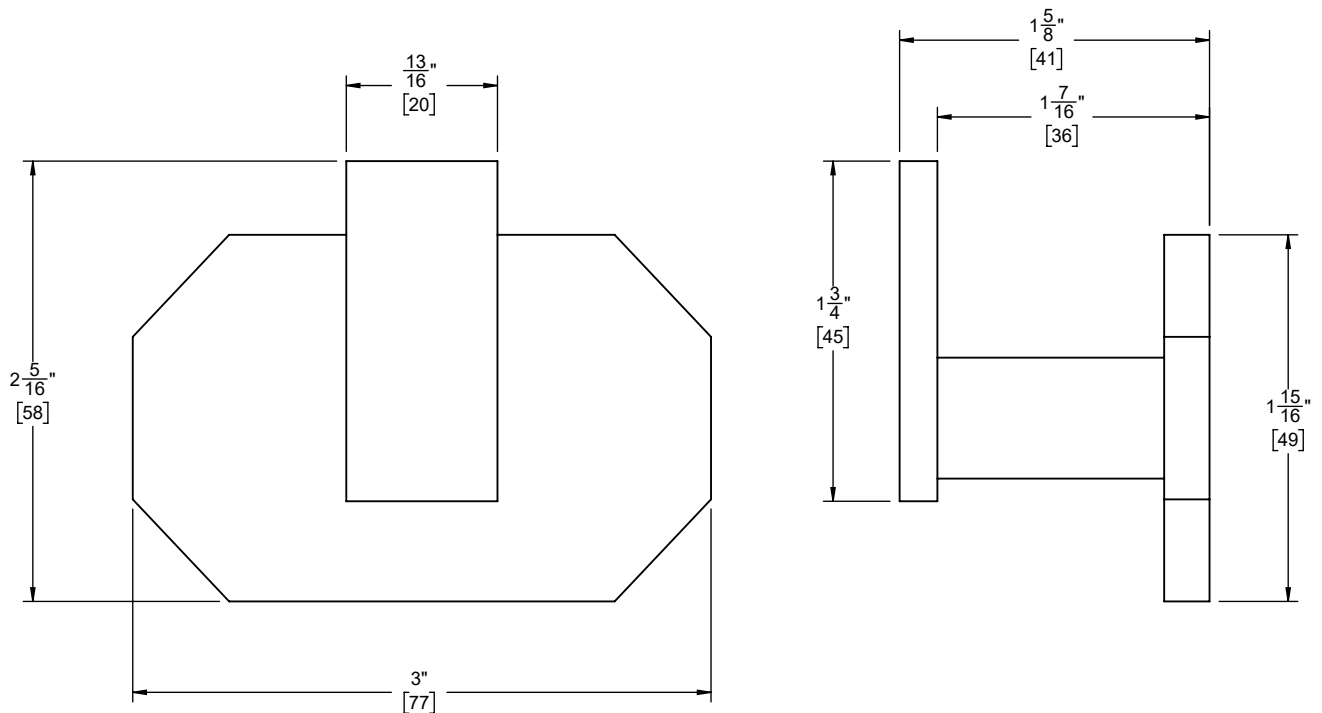

California Faucets®

CHRISTOPHERGRUBB Collection

**Doheny™**

Robe Hook

**Features**

- Available in 28 finishes including 13 PVD finishes
- All brass construction
- Includes all mounting hardware

**C2-RH**

**Codes/Standards**

Product meets or exceeds the following:

- None applicable

Dimensions are inches, rounded to 1/16"  
[Dimensions in brackets are mm, rounded to 1mm]