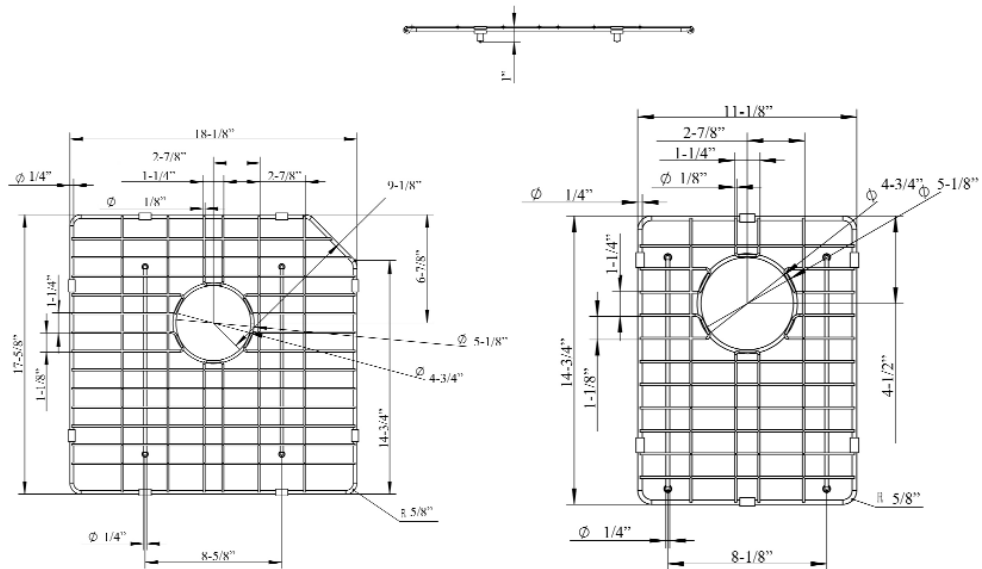

## Features:

- ▶ Fits bottom of KSSDB2580 double bowl farmer sink
- ▶ Rubber Feet Covers Included

### Large Wire Grid

W: 18-1/8"  
D: 17-5/8"  
H: 1"

### Small Wire Grid

W: 11-1/8"  
D: 14-3/4"  
H: 1"

Drain Hole: 4-3/4"

Dimensions and specifications subject to change without notice.