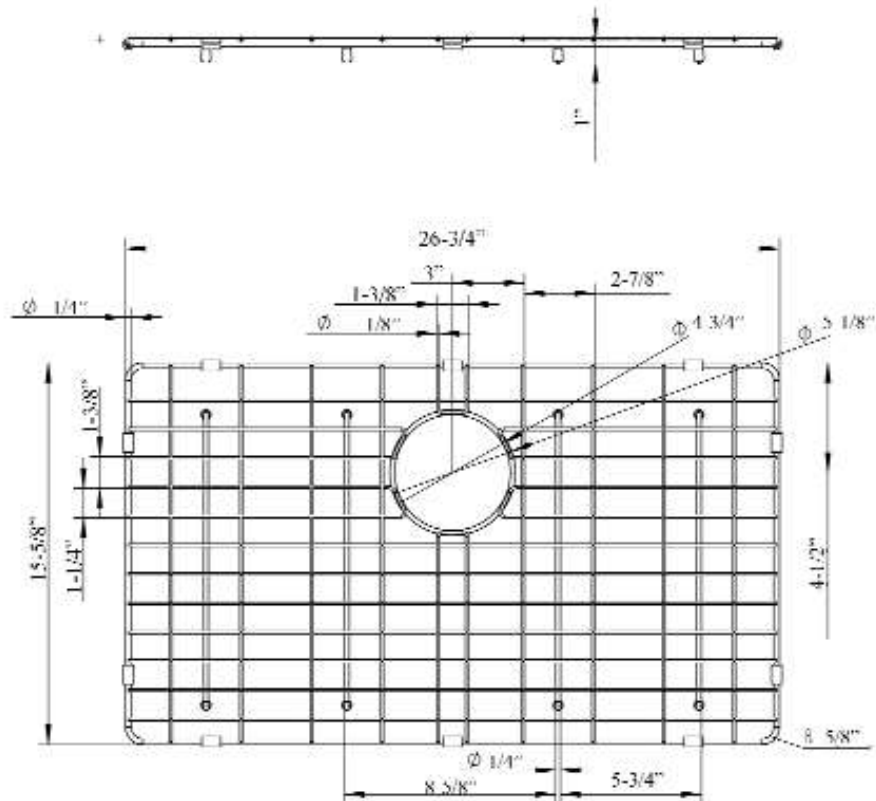

FSSSB2004 WIRE GRID

Cat. No.
FSSSB2004-WIRE

W: 26-3/4"
D: 15-5/8"
H: 1"

Drain Hole : 4-3/4"

Features:

- ▶ Fits bottom of FSSSB2004 farmer sink
- ▶ Rubber Feet Covers Included

Finishes:

SS Stainless Steel

Dimensions and specifications subject to change without notice.