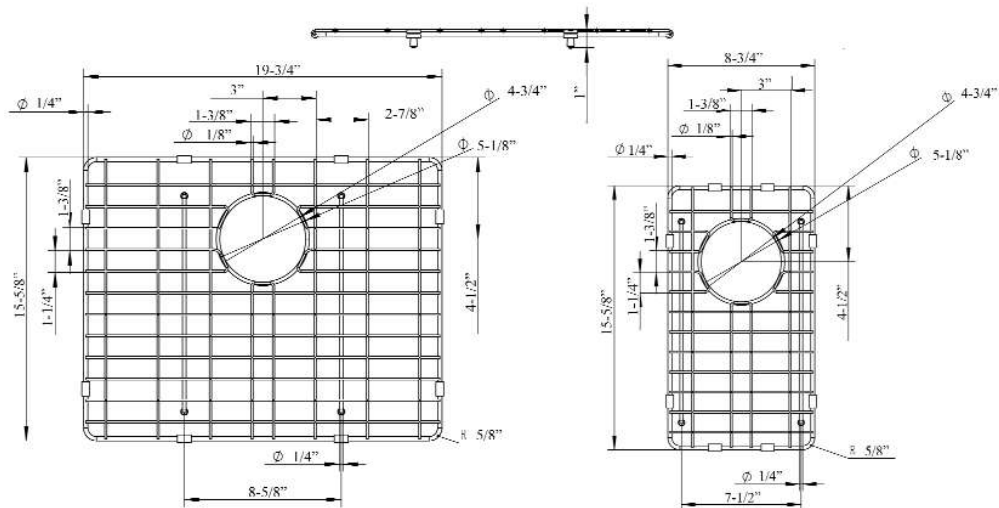

FSSDB2516 WIRE GRID

Cat. No.
FSSDB2516-WIRE

Features:

- ▶ Fits bottom of FSSDB2516 double bowl farmer sink
- ▶ Rubber Feet Covers Included

Finishes:

SS Stainless Steel

Large Wire Grid

W: 19-³/₄"
D: 15-⁵/₈"
H: 1"

Small Wire Grid

W: 8-³/₄"
D: 15-⁵/₈"
H: 1"

Drain Hole: 4-³/₄"

Dimensions and specifications subject to change without notice.