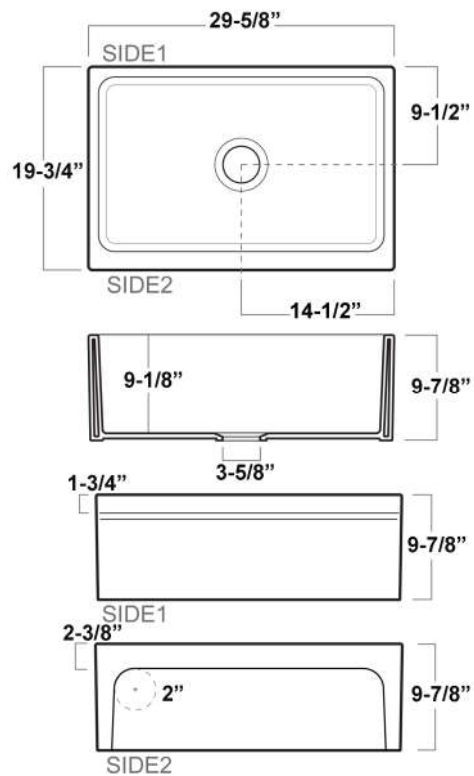

**30" GANNON SINGLE
BOWL FARMER SINK**

Cat. No
FSSB1000

Features:

- ▶ Constructed of fine fireclay for beauty and durability
- ▶ Finely crafted in Italy
- ▶ Fireclay provides a smooth, waveless surface
- ▶ Non-porous surface resists heat, stains and cracking
- ▶ Sides and front have 1" rim
- ▶ 3 1/2" center drain openings
- ▶ Sink is finished in four sides
- ▶ Available in 2 colors
- ▶ Drain sold separately

Colors

- WH** White
- BQ** Bisque

W: 29-5/8"
D: 19-3/4"
H: 9-7/8"

Interior Dimensions:

Basin Interior: 27-1/2" W x 16-1/2" D
Basin Depth: 9"

Dimensions of fixture are nominal and may vary within the range of tolerances established by ANSI Standard A112.19.2. Dimensions and specifications subject to change without notice.