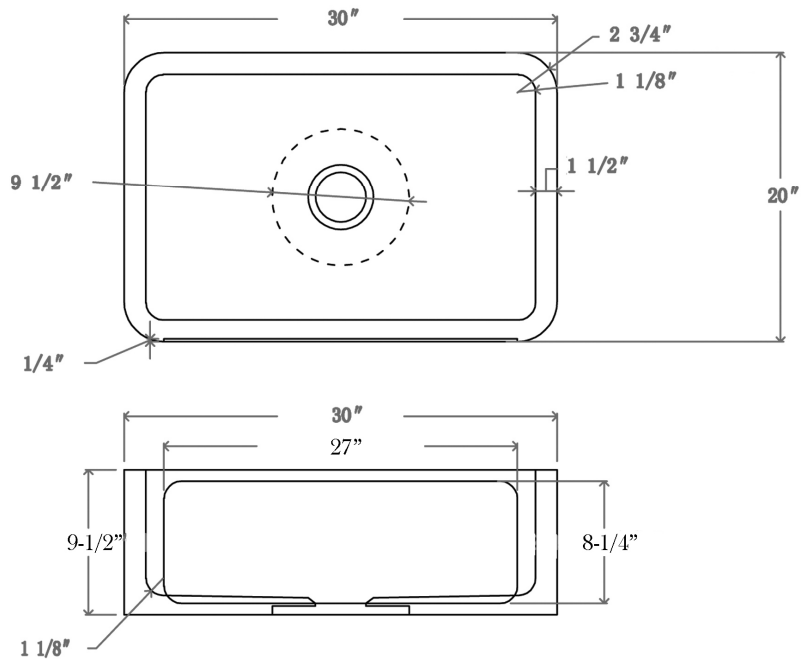

**30" CHARDONNAY SINGLE
BOWL MARBLE FARMER SINK**

Cat. No
FSMSB5030

W: 30"
D: 20"
H: 9-1/2"

***Please do NOT cut hole without
template or actual product.**

Interior Bowl Dimensions:

Basin Interior: 27" W x 17" D
Basin Depth: 8-1/4"

Features:

- ▶ Handcrafted from natural marble
- ▶ Each sink has naturally unique markings on the marble
- ▶ 3 1/2" drain opening
- ▶ Drain sold separately
- ▶ Flange extension required

Colors:

MPGA Polished Egyptian Galala

Dimensions of fixture are nominal and may vary within the range of tolerances established by ANSI Standard A112.19.2. Dimensions and specifications subject to change without notice.