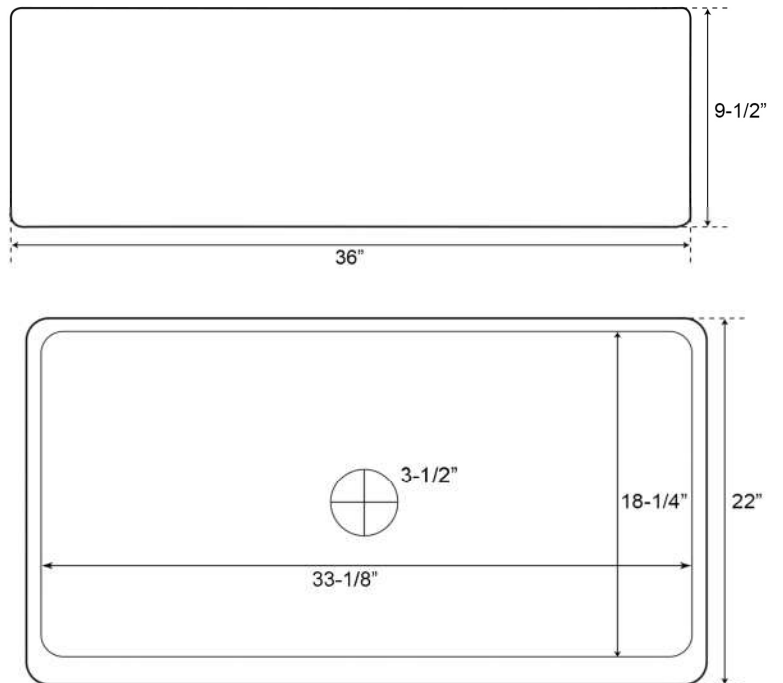

36" CILANTRO SINGLE BOWL FARMER SINK

Cat. No
FSCSB3088

W: 36"
D: 22"
H: 9-1/2"

***Please do NOT cut hole without template or actual product.**

Interior Dimensions:

Basin Interior: 33-1/8" W x 18-1/4" D
Basin Depth: 9-3/8"

Features:

- ▶ Constructed of solid 16 gauge copper
- ▶ Front features a grapevine design
- ▶ Rounded interior corners easy for cleaning
- ▶ Sink bowl has no internal welds
- ▶ Sink bottom angled to drainage
- ▶ Accommodates 3-1/2" drain
- ▶ 2-1/2" Front rim, 1-1/2" back and side rims
- ▶ Copper is a living finish and will patina over time

Finish:

SAC Smooth Antique Copper

Dimensions of fixture are nominal and may vary within the range of tolerances established by ANSI Standard A112.19.2. Dimensions and specifications subject to change without notice.