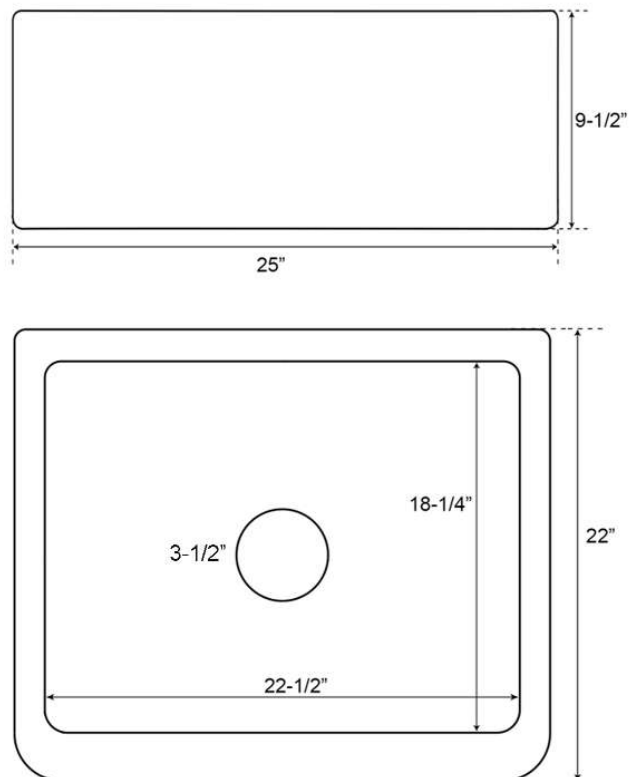

25" CILANTRO SINGLE BOWL FARMER SINK

Cat. No
FSCSB3082

W: 25"
D: 22"
H: 9-1/2"

***Please do NOT cut hole without template or actual product.**

Interior Bowl Dimensions:

Basin Interior: 22-1/2" W x 18-1/4" D

Basin depth: 9"

Features:

- ▶ Constructed of solid 16 gauge copper
- ▶ Front features a grapevine design
- ▶ Rounded interior corners easy for cleaning
- ▶ Sink bowl has no internal welds
- ▶ Sink bottom angled to drainage
- ▶ Accommodates 3-1/2" drain
- ▶ Front rim 2-1/2", back and side rims 1-1/4"
- ▶ Copper is a living finish and will patina over time

Finish:

SAC Smooth Antique Copper

Dimensions of fixture are nominal and may vary within the range of tolerances established by ANSI Standard A112.19.2. Dimensions and specifications subject to change without notice.