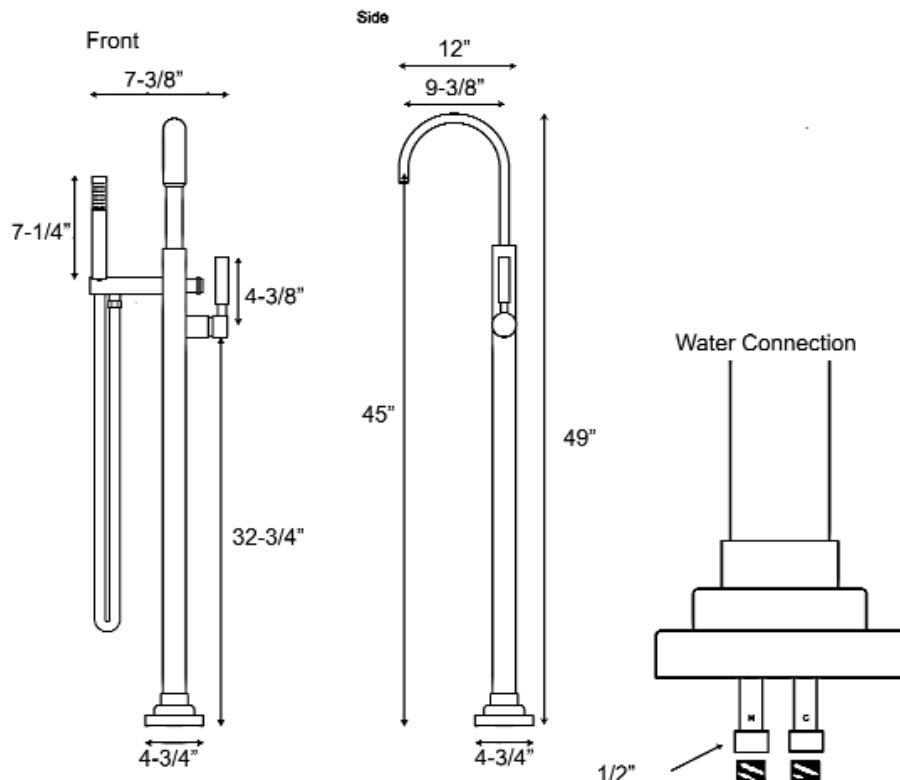

# TESSA FREESTANDING TUB FILLER

Cat.No.

7952

BARCLAY

Height: 49" (Bottom of faucet to top)  
 Height: 45" (Bottom of faucet to spout)  
 Width: 11"  
 Length: 7-3/8"

## Features:

- ▶ Solid brass filler body
- ▶ Brass lever handles
- ▶ Spout reach is 9"
- ▶ Handshower hose is 58"
- ▶ Single hole faucet
- ▶ 1/2" NPT connection
- ▶ Ceramic disc cartridges
- ▶ Vacuum breaker for handshower needed #7999 (Not Included)

## Finishes

- CP** Polished Chrome
- ORB** Oil Rubbed Bronze
- BN** Brushed Nickel
- PN** Polished Nickel

Dimensions and specifications are subject to change without notice.