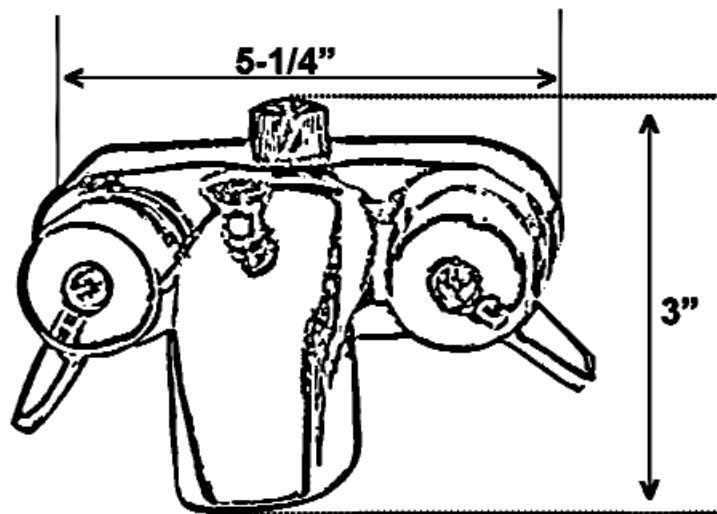

RECTANGULAR "D" SHOWER UNIT

Cat. No.
4193

Features:

- ▶ D shower rod is 1" solid brass tubing
- ▶ Washerless diverter bathcock
- ▶ 3 3/8" Centers
- ▶ 1/4" Turn compressions stems
- ▶ Flow rate is 4 GPM
- ▶ Metal lever handles
- ▶ Polished Chrome and Brass have plastic showerhead
- ▶ Brushed Nickel, Polished Nickel and Oil Rubbed Bronze have a metal showerhead
- ▶ Double eye loop connector: part #336 included
- ▶ Rectangular flanges: part #300 included
- ▶ For use with #5576 double offset supplies (Not Included)
- ▶ Available with 48", 54", or 60" shower rod (#4193-48, #4193-54, #4193-60)

Finishes:

CP Polished Chrome BN Brushed Nickel
 PB Polished Brass ORB Oil Rubbed Bronze
 PN Polished Nickel

L: 48"	D: 26"
L: 54"	D: 26"
L: 60"	D: 26"
Riser Height:	62"
Faucet Width:	5 1/4"

Dimensions are nominal and may vary. Dimensions and specifications subject to change without notice.