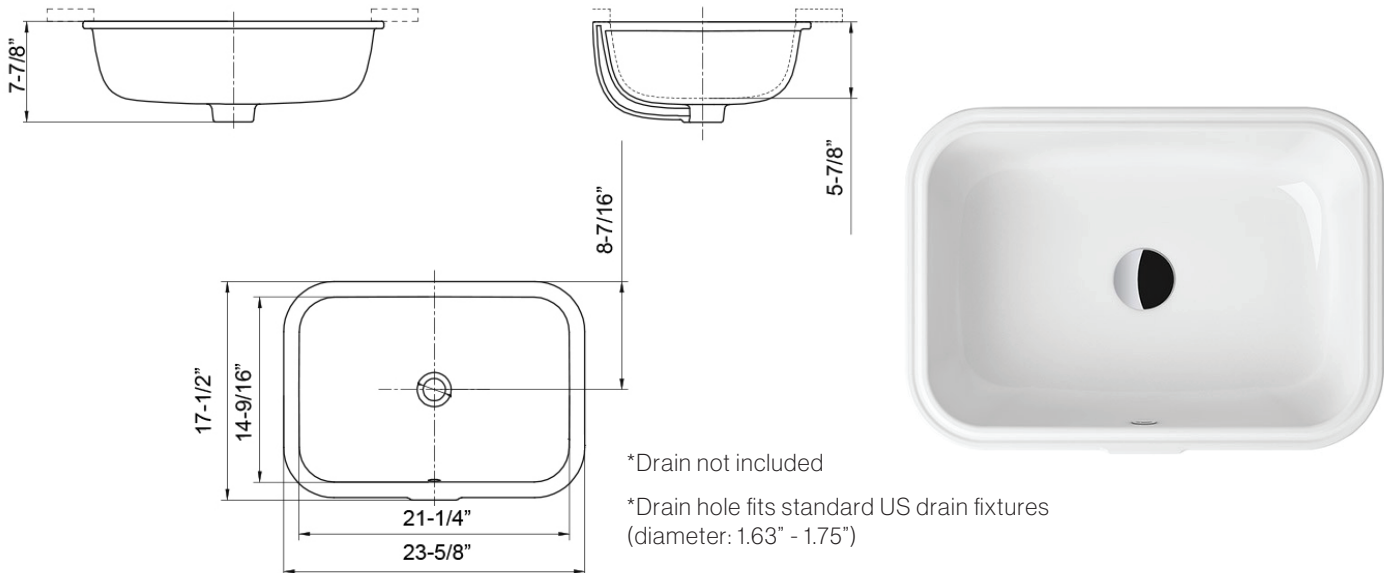

AXENT.ONE C

UNDER COUNTER BASIN L017-4101-U1

FEATURES

Dimensions	L 17-1/2" x W 23-5/8" x D 7-7/8"
Gross/Net Weight	29.1 lbs / 27 lbs
Material Finish	Vitreous China (VC)
Color	White

CODES/STANDARDS

ASME A112.19.2-2013/CSA B45.1-13
ADA compliant when installed to ADA specification requirements.

DETAILS

This rectangular under counter basin features one overflow hole, an overflow cover, and Easy Clean glaze for easy lifetime maintenance.