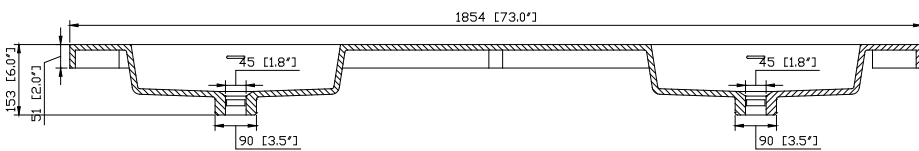

Avanity

VUT73WT

Features

- VersaStone Pure Acrylic solid surface
- Integrated rectangular bowl
- Top pre-drilled for single faucet

Nominal Dimension

- 73W x 22D x 6H inches
- 1854x 560 x 153 mm

Related Items

Drain	VC-DRAIN-CP	VC-DRAIN-BN
Vanity	MADISON	MODERO

Colors / Finishes

WT - White

Product Diagrams

Top

Front