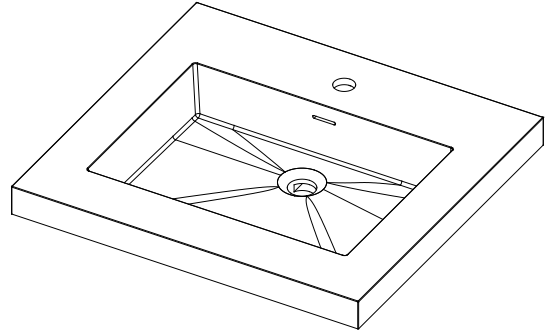

Avanity

VUT25WT

Features

- VersaStone Pure Acrylic solid surface
- Integrated rectangular bowl
- Top pre-drilled for single faucet

Nominal Dimension

- 25W x 22D x 6H inches
- 635 x 560 x 153 mm

Colors / Finishes

WT - White

Related Items

Drain	VC-DRAIN-CP	VC-DRAIN-BN			
Vanity	BROOKS	HAMILTON	KELLY	LEXINGTON	LOFT
	NAPA	TRIBECA	TROPICA	WESTWOOD	

Product Diagrams