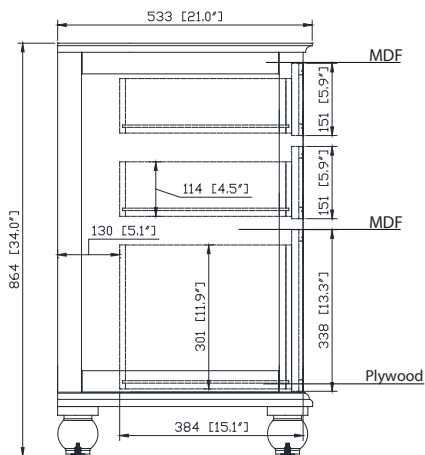

- Charcoal Glaze
- French White

Nominal Dimension

- 48W x 21D x 34H (inches)

Related Items

Mirror	THOMPSON-M24-CL	THOMPSON-M24-FW	
	THOMPSON-M28-CL	THOMPSON-M28-FW	
Vanity Top	SUT49BK	SUT49GB	SUT49CW
	SUT49BK-R	SUT49GB-R	SUT49CW-R
Sink	CUM18WT	CUM18LN	CUM20WT-R
Linen Tower	THOMPSON-LT24-CL	THOMPSON-LT24-FW	

Product Diagrams

Front

Back

Side

Top

SUT49BK / SUT49CW / SUT49GB

Features

- Top cutout for single undermount sink
- Top pre-drilled for 8" widespread faucet
- 4" backsplash included

Colors / Finishes

- BK - Natural Black Granite
- CW - Natural Carrera White marble
- GB - Natural Galala Beige marble

Nominal Dimension

- 49W x 22D x 1H inches
- 1245 x 560 x 25 mm

Related Items

Sink	CUM18WT	CUM18LN	
Vanity	BRENTWOOD-V49	LEXINGTON-V48	LOFT-V48
	MADISON-V48	MODERO-V48	THOMPSON-V49

Product Diagrams

CUM18LN / CUM18WT

Features

- Vitreous China
- Undermount application
- 1.8 in. drain opening
- Overflow outlet

Colors / Finishes

- LN - Linen
- WT - White

Nominal Dimension

- 18.1W x 15D x 7.9H inches
- 458 x 380 x 200 mm