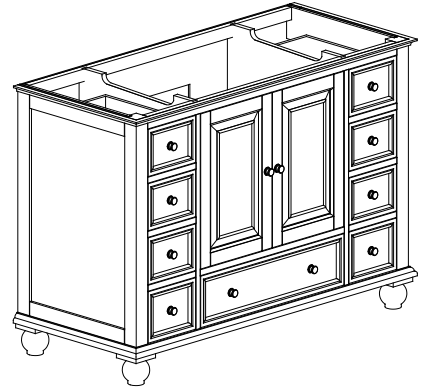

Avanity

THOMPSON-V48-CL
THOMPSON-V48-FW

Features

- Solid poplar frame, plywood drawer and MDF
- 2 soft-close doors
- 7 soft-close drawers
- Black bronze finish hardware
- Adjustable height levelers

Colors / Finishes

- Charcoal Glaze
- French White

Nominal Dimension

- 48W x 21D x 34H (inches)

Related Items

Mirror	THOMPSON-M24-CL	THOMPSON-M24-FW	
	THOMPSON-M28-CL	THOMPSON-M28-FW	
Vanity Top	SUT49BK	SUT49GB	SUT49CW
	SUT49BK-R	SUT49GB-R	SUT49CW-R
Sink	CUM18WT	CUM18LN	CUM20WT-R
Linen Tower	THOMPSON-LT24-CL	THOMPSON-LT24-FW	

Product Diagrams

Front

Back

Side

Top

SUT49BK / SUT49CW / SUT49GB

Features

- Top cutout for single undermount sink
- Top pre-drilled for 8" widespread faucet
- 4" backsplash included

Product Diagrams

CUM18LN / CUM18WT

Features

- Vitreous China
- Undermount application
- 1.8 in. drain opening
- Overflow outlet

Colors / Finishes

- LN - Linen
- WT - White

Nominal Dimension

- 18.1W x 15D x 7.9H inches
- 458 x 380 x 200 mm