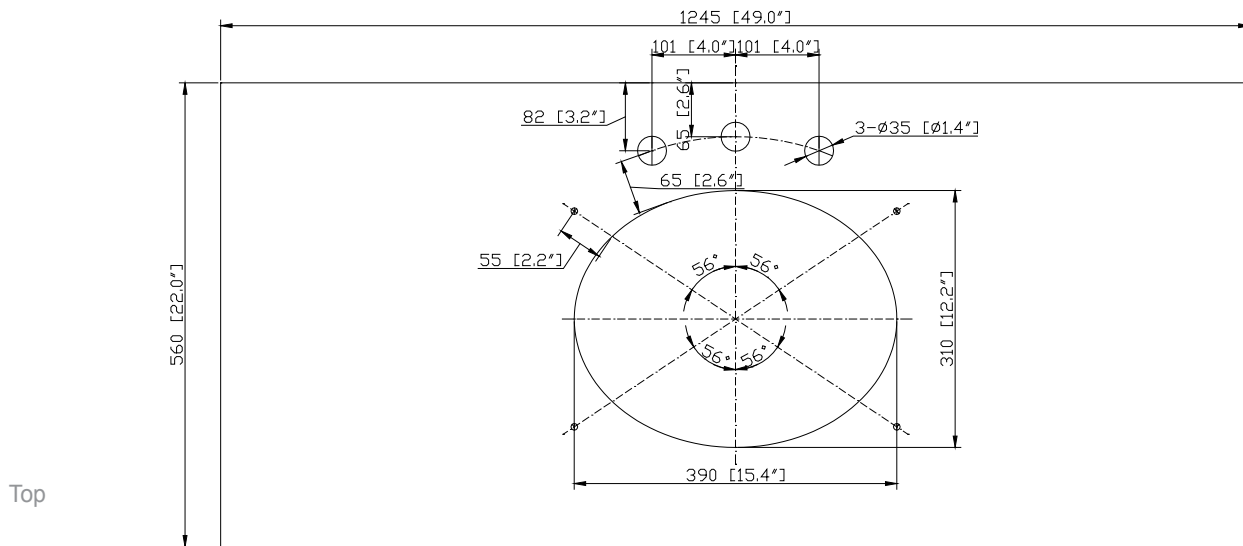

- Charcoal Glaze
- French White

Nominal Dimension

- 48W x 21D x 34H (inches)

Related Items

Mirror	THOMPSON-M24-CL	THOMPSON-M24-FW	
	THOMPSON-M28-CL	THOMPSON-M28-FW	
Vanity Top	SUT49BK	SUT49GB	SUT49CW
	SUT49BK-R	SUT49GB-R	SUT49CW-R
Sink	CUM18WT	CUM18LN	CUM20WT-R
Linen Tower	THOMPSON-LT24-CL	THOMPSON-LT24-FW	

Colors / Finishes

- BK - Natural Black Granite
- CW - Natural Carrera White marble
- GB - Natural Galala Beige marble

Nominal Dimension

- 49W x 22D x 1H inches
- 1245 x 560 x 25 mm

Related Items

Sink	CUM18WT	CUM18LN	
Vanity	BRENTWOOD-V49	LEXINGTON-V48	LOFT-V48
	MADISON-V48	MODERO-V48	THOMPSON-V49

Product Diagrams

CUM18LN / CUM18WT

Features

- Vitreous China
- Undermount application
- 1.8 in. drain opening
- Overflow outlet

Colors / Finishes

- LN - Linen
- WT - White

Nominal Dimension

- 18.1W x 15D x 7.9H inches
- 458 x 380 x 200 mm