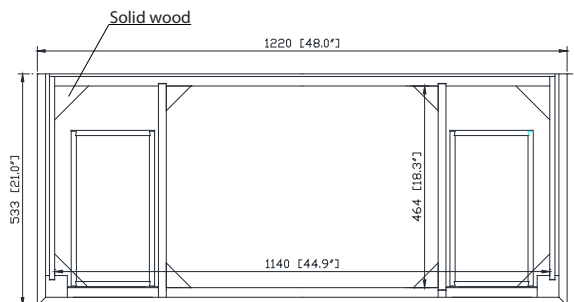

- Charcoal Glaze
- French White

Nominal Dimension

- 48W x 21D x 34H (inches)

Related Items

Mirror	THOMPSON-M24-CL	THOMPSON-M24-FW	
	THOMPSON-M28-CL	THOMPSON-M28-FW	
Vanity Top	SUT49BK	SUT49GB	SUT49CW
	SUT49BK-R	SUT49GB-R	SUT49CW-R
Sink	CUM18WT	CUM18LN	CUM20WT-R
Linen Tower	THOMPSON-LT24-CL	THOMPSON-LT24-FW	

Product Diagrams

Front

Back

Side

Top

SUT49BK / SUT49CW / SUT49GB

Features

- Top cutout for single undermount sink
- Top pre-drilled for 8" widespread faucet
- 4" backsplash included

Colors / Finishes

- BK - Natural Black Granite
- CW - Natural Carrera White marble
- GB - Natural Galala Beige marble

Nominal Dimension

- 49W x 22D x 1H inches
- 1245 x 560 x 25 mm

Related Items

Sink	CUM18WT	CUM18LN	
Vanity	BRENTWOOD-V49	LEXINGTON-V48	LOFT-V48
	MADISON-V48	MODERO-V48	THOMPSON-V49

Product Diagrams

CUM18LN / CUM18WT

Features

- Vitreous China
- Undermount application
- 1.8 in. drain opening
- Overflow outlet

Colors / Finishes

- LN - Linen
- WT - White

Nominal Dimension

- 18.1W x 15D x 7.9H inches
- 458 x 380 x 200 mm