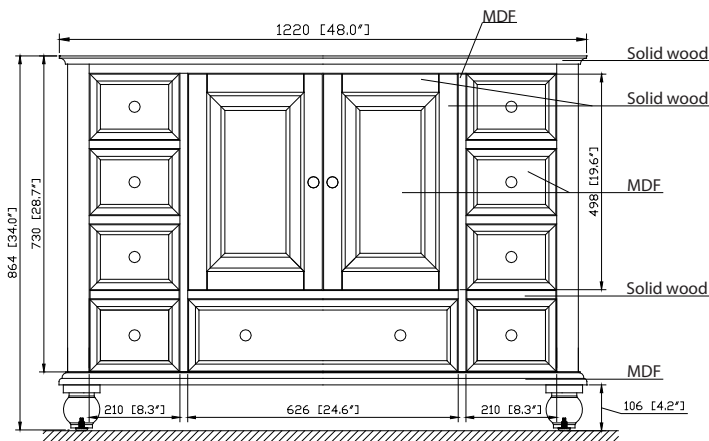

- Charcoal Glaze
- French White

Nominal Dimension

- 48W x 21D x 34H (inches)

Related Items

Mirror	THOMPSON-M24-CL	THOMPSON-M24-FW	
	THOMPSON-M28-CL	THOMPSON-M28-FW	
Vanity Top	SUT49BK	SUT49GB	SUT49CW
	SUT49BK-R	SUT49GB-R	SUT49CW-R
Sink	CUM18WT	CUM18LN	CUM20WT-R
Linen Tower	THOMPSON-LT24-CL	THOMPSON-LT24-FW	

Product Diagrams

Front

Back

Side

Top

SUT49BK / SUT49CW / SUT49GB

Features

- Top cutout for single undermount sink
- Top pre-drilled for 8" widespread faucet
- 4" backsplash included

Colors / Finishes

- BK - Natural Black Granite
- CW - Natural Carrera White marble
- GB - Natural Galala Beige marble

Nominal Dimension

- 49W x 22D x 1H inches
- 1245 x 560 x 25 mm

Related Items

Sink	CUM18WT	CUM18LN	
Vanity	BRENTWOOD-V49	LEXINGTON-V48	LOFT-V48
	MADISON-V48	MODERO-V48	THOMPSON-V49

Product Diagrams

CUM18LN / CUM18WT

Features

- Vitreous China
- Undermount application
- 1.8 in. drain opening
- Overflow outlet

Colors / Finishes

- LN - Linen
- WT - White

Nominal Dimension

- 18.1W x 15D x 7.9H inches
- 458 x 380 x 200 mm