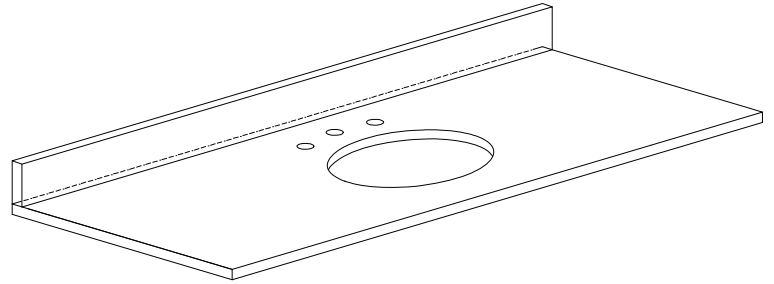

- Charcoal Glaze
- French White

Nominal Dimension

- 48W x 21D x 34H (inches)

Related Items

Mirror	THOMPSON-M24-CL	THOMPSON-M24-FW	
	THOMPSON-M28-CL	THOMPSON-M28-FW	
Vanity Top	SUT49BK	SUT49GB	SUT49CW
	SUT49BK-R	SUT49GB-R	SUT49CW-R
Sink	CUM18WT	CUM18LN	CUM20WT-R
Linen Tower	THOMPSON-LT24-CL	THOMPSON-LT24-FW	

Product Diagrams

Front

Back

Side

Top

SUT49BK / SUT49CW / SUT49GB

Features

- Top cutout for single undermount sink
- Top pre-drilled for 8" widespread faucet
- 4" backsplash included

Colors / Finishes

- BK - Natural Black Granite
- CW - Natural Carrera White marble
- GB - Natural Galala Beige marble

Nominal Dimension

- 49W x 22D x 1H inches
- 1245 x 560 x 25 mm

Related Items

Sink	CUM18WT	CUM18LN	
Vanity	BRENTWOOD-V49	LEXINGTON-V48	LOFT-V48
	MADISON-V48	MODERO-V48	THOMPSON-V49

Product Diagrams

CUM18LN / CUM18WT

Features

- Vitreous China
- Undermount application
- 1.8 in. drain opening
- Overflow outlet

Colors / Finishes

- LN - Linen
- WT - White

Nominal Dimension

- 18.1W x 15D x 7.9H inches
- 458 x 380 x 200 mm