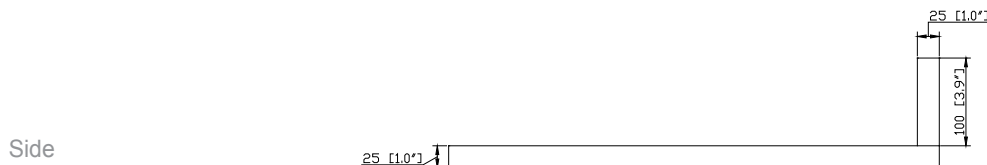

Colors / Finishes

- BK - Natural Black Granite
- CW - Natural Carrera White marble
- GB - Natural Galala Beige marble

Nominal Dimension

- 49W x 22D x 1H inches
- 1245 x 560 x 25 mm

Related Items

Sink	CUM18WT	CUM18LN	
Vanity	BRENTWOOD-V49	LEXINGTON-V48	LOFT-V48
	MADISON-V48	MODERO-V48	THOMPSON-V49

Product Diagrams

CUM18LN / CUM18WT

Features

- Vitreous China
- Undermount application
- 1.8 in. drain opening
- Overflow outlet

Colors / Finishes

- LN - Linen
- WT - White

Nominal Dimension

- 18.1W x 15D x 7.9H inches
- 458 x 380 x 200 mm