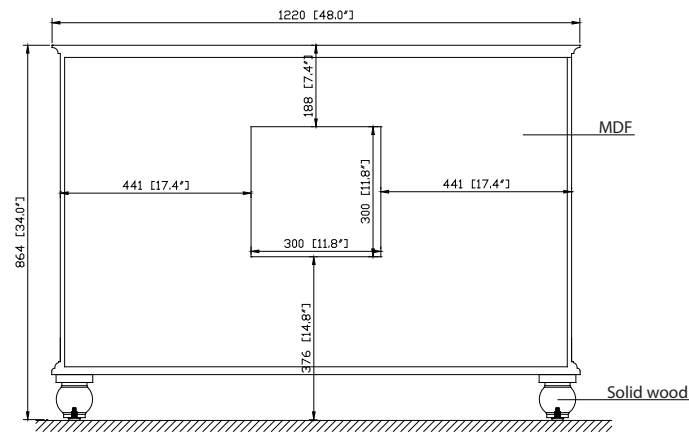

- Charcoal Glaze
- French White

Nominal Dimension

- 48W x 21D x 34H (inches)

Related Items

Mirror	THOMPSON-M24-CL	THOMPSON-M24-FW	
	THOMPSON-M28-CL	THOMPSON-M28-FW	
Vanity Top	SUT49BK	SUT49GB	SUT49CW
	SUT49BK-R	SUT49GB-R	SUT49CW-R
Sink	CUM18WT	CUM18LN	CUM20WT-R
Linen Tower	THOMPSON-LT24-CL	THOMPSON-LT24-FW	

Product Diagrams

Front

Back

Side

Top

SUT49BK / SUT49CW / SUT49GB

Features

- Top cutout for single undermount sink
- Top pre-drilled for 8" widespread faucet
- 4" backsplash included

Colors / Finishes

- BK - Natural Black Granite
- CW - Natural Carrera White marble
- GB - Natural Galala Beige marble

Nominal Dimension

- 49W x 22D x 1H inches
- 1245 x 560 x 25 mm

Related Items

Sink	CUM18WT	CUM18LN	
Vanity	BRENTWOOD-V49	LEXINGTON-V48	LOFT-V48
	MADISON-V48	MODERO-V48	THOMPSON-V49

Product Diagrams

CUM18LN / CUM18WT

Features

- Vitreous China
- Undermount application
- 1.8 in. drain opening
- Overflow outlet

Colors / Finishes

- LN - Linen
- WT - White

Nominal Dimension

- 18.1W x 15D x 7.9H inches
- 458 x 380 x 200 mm