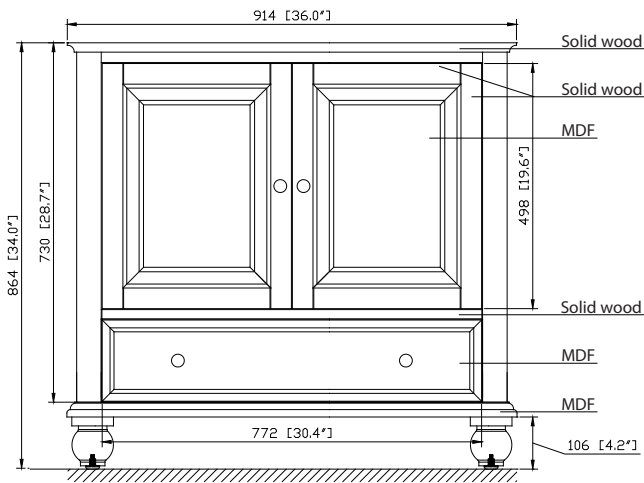

Product Diagrams

Front