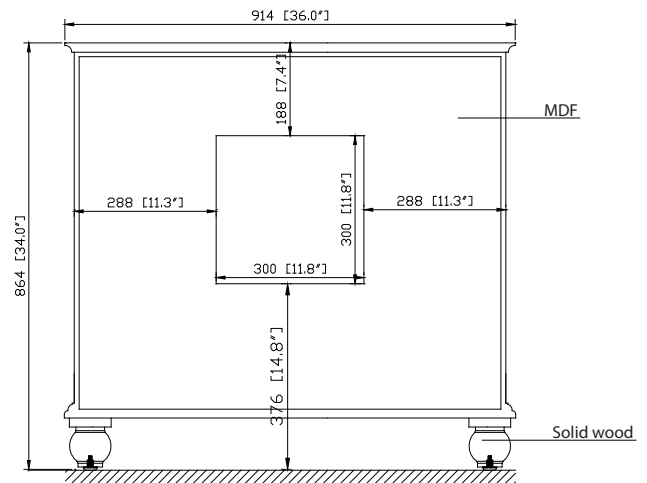

Avanity

THOMPSON-V36-CL
THOMPSON-V36-FW

Features

- Solid poplar frame, plywood drawer and MDF
- 2 soft-close doors
- 1 soft-close drawer
- Black bronze finish hardware
- Adjustable height levelers

Colors / Finishes

- Charcoal Glaze
- French White

Nominal Dimension

- 36W x 21D x 34H (inches)

Related Items

Mirror	THOMPSON-M24-CL	THOMPSON-M24-FW	
	THOMPSON-M28-CL	THOMPSON-M28-FW	
Vanity Top	SUT37BK	SUT37GB	SUT37CW
	SUT37BK-R	SUT37GB-R	SUT37CW-R
Sink	CUM18WT	CUM18LN	CUM20WT-R
Linen Tower	THOMPSON-LT24-CL	THOMPSON-LT24-FW	

Product Diagrams

Back

Side

Top

For customer support please call 866 522 5578 weekdays 9:00 to 6:00 PST