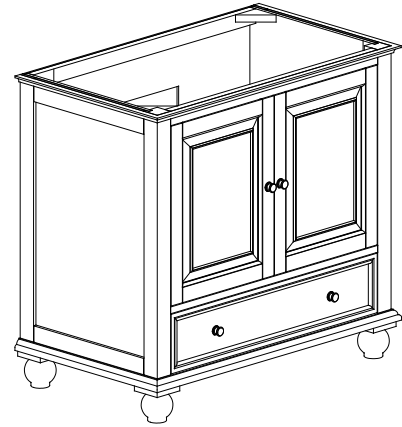

Avanity

THOMPSON-V36-CL
THOMPSON-V36-FW

Features

- Solid poplar frame, plywood drawer and MDF
- 2 soft-close doors
- 1 soft-close drawer
- Black bronze finish hardware
- Adjustable height levelers

Colors / Finishes

- Charcoal Glaze
- French White

Nominal Dimension

- 36W x 21D x 34H (inches)

Related Items

Mirror	THOMPSON-M24-CL	THOMPSON-M24-FW	
	THOMPSON-M28-CL	THOMPSON-M28-FW	
Vanity Top	SUT37BK	SUT37GB	SUT37CW
	SUT37BK-R	SUT37GB-R	SUT37CW-R
Sink	CUM18WT	CUM18LN	CUM20WT-R
Linen Tower	THOMPSON-LT24-CL	THOMPSON-LT24-FW	