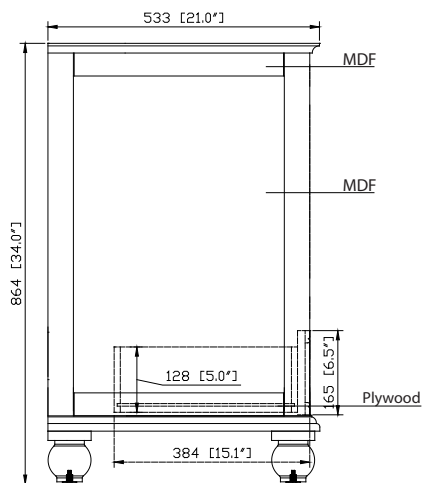

Avanity

THOMPSON-V36-CL
THOMPSON-V36-FW

Features

- Solid poplar frame, plywood drawer and MDF
- 2 soft-close doors
- 1 soft-close drawer
- Black bronze finish hardware
- Adjustable height levelers

Colors / Finishes

- Charcoal Glaze
- French White

Nominal Dimension

- 36W x 21D x 34H (inches)

Related Items

Mirror	THOMPSON-M24-CL	THOMPSON-M24-FW	
	THOMPSON-M28-CL	THOMPSON-M28-FW	
Vanity Top	SUT37BK	SUT37GB	SUT37CW
	SUT37BK-R	SUT37GB-R	SUT37CW-R
Sink	CUM18WT	CUM18LN	CUM20WT-R
Linen Tower	THOMPSON-LT24-CL	THOMPSON-LT24-FW	

Product Diagrams

Front

Back

Side

Top

For customer support please call 866 522 5578 weekdays 9:00 to 6:00 PST