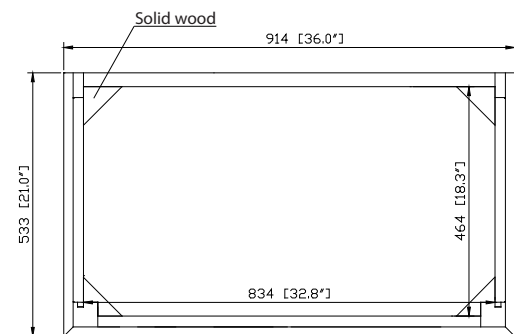

- Charcoal Glaze
- French White

Nominal Dimension

- 36W x 21D x 34H (inches)

Related Items

Mirror	THOMPSON-M24-CL	THOMPSON-M24-FW	
	THOMPSON-M28-CL	THOMPSON-M28-FW	
Vanity Top	SUT37BK	SUT37GB	SUT37CW
	SUT37BK-R	SUT37GB-R	SUT37CW-R
Sink	CUM18WT	CUM18LN	CUM20WT-R
Linen Tower	THOMPSON-LT24-CL	THOMPSON-LT24-FW	

Product Diagrams

Front

Back

Side

Top

For customer support please call 866 522 5578 weekdays 9:00 to 6:00 PST