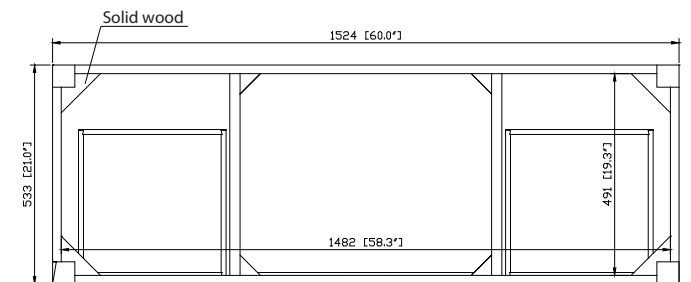

Colors / Finishes

- Chilled Gray
- Espresso
- White

Nominal Dimension

- 60W x 21D x 34H inches

Components

Mirror	MODERO-CG	MODERO-ES	MODERO-WT
Vanity Top	SUT61BK-1	SUT61CW-1	SUT61GB-1
	SUT61BK-1R	SUT61CW-1R	SUT61GB-1R
Sink	CUM18WT	CUM18LN	CUM20WT-R
Linen Tower	MODERO-LT24-CG	MODERO-LT24-ES	MODERO-LT24-WT

Product Diagrams

Front

Back

Side

Top

For customer support please call 866 522 5578 weekdays 9:00 to 6:00 PST