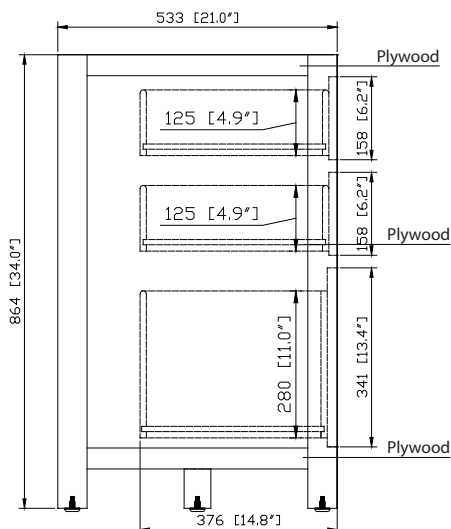

Avanity

MODERO-V60-CG-A
 MODERO-V60-ES-A
 MODERO-V60-WT-A

Features

- Solid poplar wood frame, Birch veneer plywood
- 2 soft-close doors
- 7 soft-close drawers
- Brushed nickel finished hardware
- Vanity accommodates dual undermount sinks
- Adjustable height levelers

Colors / Finishes

- Chilled Gray
- Espresso
- White

Nominal Dimension

- 60W x 21D x 34H inches

Components

Mirror	MODERO-CG	MODERO-ES	MODERO-WT
Vanity Top	SUT61BK-1	SUT61CW-1	SUT61GB-1
	SUT61BK-1R	SUT61CW-1R	SUT61GB-1R
Sink	CUM18WT	CUM18LN	CUM20WT-R
Linen Tower	MODERO-LT24-CG	MODERO-LT24-ES	MODERO-LT24-WT

Product Diagrams

Front

Back

Side

Top

For customer support please call 866 522 5578 weekdays 9:00 to 6:00 PST