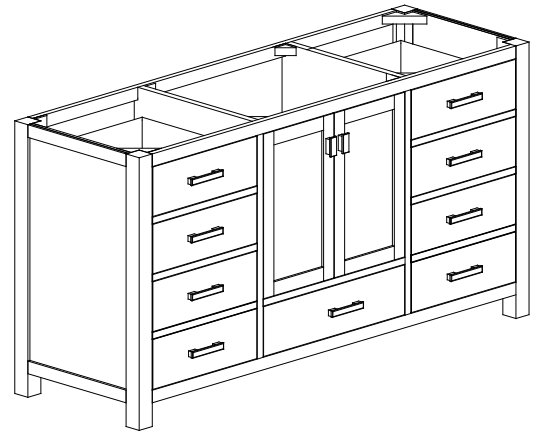

Avanity

MODERO-V60-CG-A
 MODERO-V60-ES-A
 MODERO-V60-WT-A

Features

- Solid poplar wood frame, Birch veneer plywood
- 2 soft-close doors
- 7 soft-close drawers
- Brushed nickel finished hardware
- Vanity accommodates dual undermount sinks
- Adjustable height levelers

Colors / Finishes

- Chilled Gray
- Espresso
- White

Nominal Dimension

- 60W x 21D x 34H inches

Components

Mirror	MODERO-CG	MODERO-ES	MODERO-WT
Vanity Top	SUT61BK-1	SUT61CW-1	SUT61GB-1
	SUT61BK-1R	SUT61CW-1R	SUT61GB-1R
Sink	CUM18WT	CUM18LN	CUM20WT-R
Linen Tower	MODERO-LT24-CG	MODERO-LT24-ES	MODERO-LT24-WT