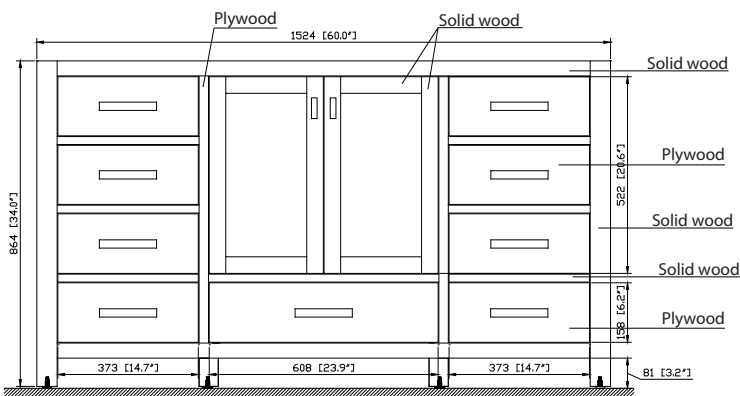

Product Diagrams

Front