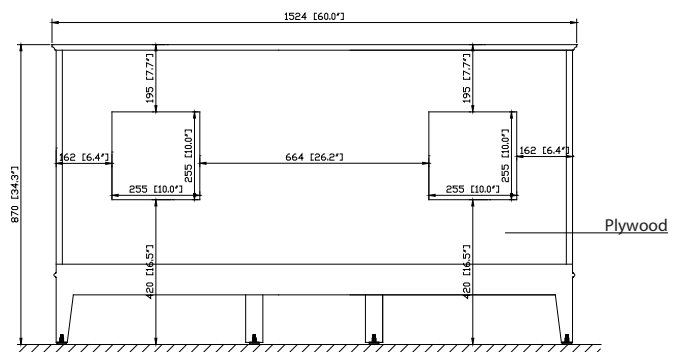

Avanity

MADISON-V60-TO
MADISON-V60-LE
MADISON-V60-WT

Features

- Solid poplar frame and birch veneer plywood
- 4 soft-close doors
- 3 soft-close drawers
- 2 interior shelves
- Brushed nickel finished hardware (LE)
- Old bronze finished hardware (TO & WT)
- Vanity accommodates dual undermount sinks
- Adjustable height levelers

Colors / Finishes

- Tobacco
- Light Espresso
- White

Nominal Dimension

- 60W x 21D x 34H (inches)

Related Items

Mirror	MADISON-TO	MADISON-LE	MADISON-WT
Vanity Top	SUT61BK	SUT61CW	SUT61GB
Sink	CUM18WT	CUM18LN	
Linen Tower	MADISON-LT24-TO	MADISON-LT24-LE	MADISON-LT24-WT

Product Diagrams

Back

Side