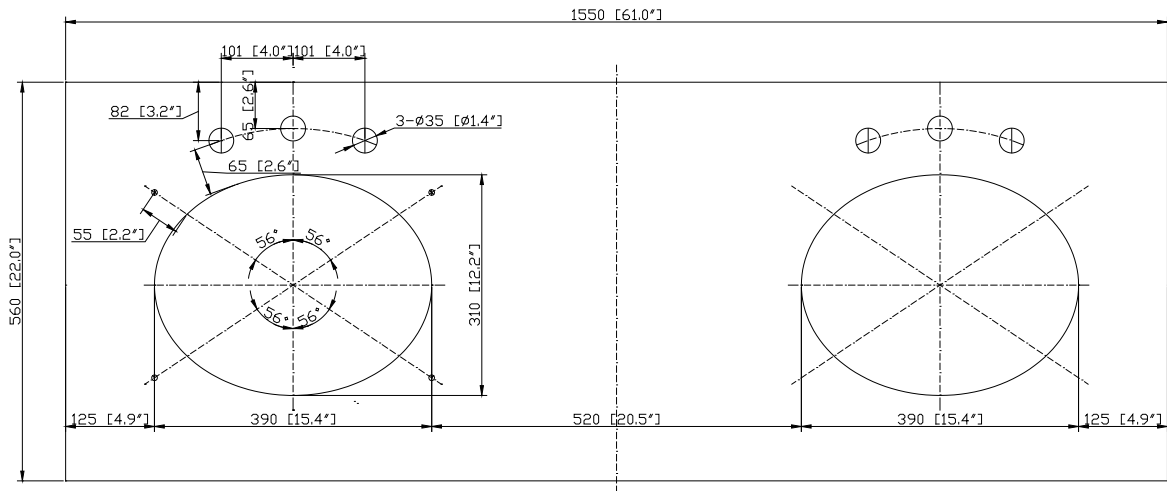

Product Diagrams

Top