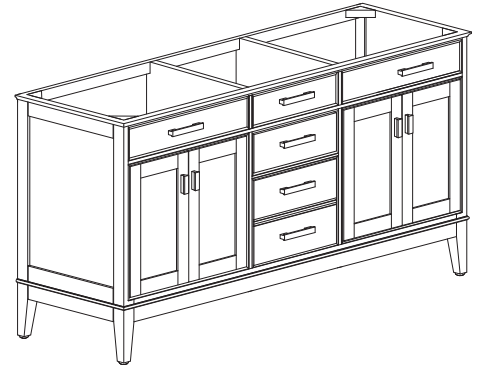

### Features

- Solid poplar frame and birch veneer plywood
- 4 soft-close doors
- 3 soft-close drawers
- 2 interior shelves
- Brushed nickel finished hardware (LE)
- Old bronze finished hardware (TO & WT)
- Vanity accommodates dual undermount sinks
- Adjustable height levelers

### Nominal Dimension

- 60W x 21D x 34H (inches)

### Nominal Dimension

- 61W x 22D x 1H inches
- 1550 x 560 x 25 mm

## Nominal Dimension

- 18.1W x 15D x 7.9H inches
- 458 x 380 x 200 mm