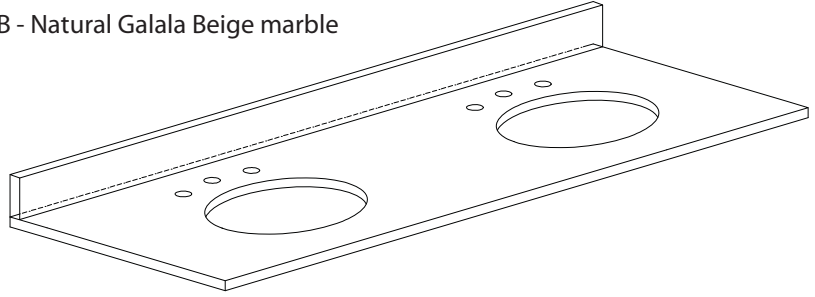

### Nominal Dimension

- 60W x 21D x 34H (inches)

### Product Diagrams

Front

Back

Side

Top

SUT61BK / SUT61CW / SUT61GB

### Features

- Top cutout for dual undermount sinks
- Top pre-drilled for 8" widespread faucet
- 4" backsplash included

### Nominal Dimension

- 61W x 22D x 1H inches
- 1550 x 560 x 25 mm