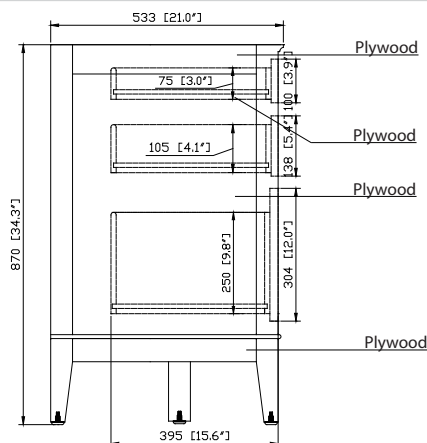

Avanity

MADISON-V60-TO
MADISON-V60-LE
MADISON-V60-WT

Features

- Solid poplar frame and birch veneer plywood
- 4 soft-close doors
- 3 soft-close drawers
- 2 interior shelves
- Brushed nickel finished hardware (LE)
- Old bronze finished hardware (TO & WT)
- Vanity accommodates dual undermount sinks
- Adjustable height levelers

Colors / Finishes

- Tobacco
- Light Espresso
- White

Nominal Dimension

- 60W x 21D x 34H (inches)

Related Items

Mirror	MADISON-TO	MADISON-LE	MADISON-WT
Vanity Top	SUT61BK	SUT61CW	SUT61GB
Sink	CUM18WT	CUM18LN	
Linen Tower	MADISON-LT24-TO	MADISON-LT24-LE	MADISON-LT24-WT

Product Diagrams

Side