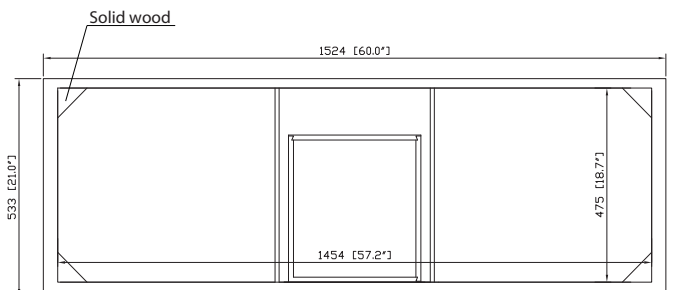

Avanity

MADISON-V60-TO
MADISON-V60-LE
MADISON-V60-WT

Features

- Solid poplar frame and birch veneer plywood
- 4 soft-close doors
- 3 soft-close drawers
- 2 interior shelves
- Brushed nickel finished hardware (LE)
- Old bronze finished hardware (TO & WT)
- Vanity accommodates dual undermount sinks
- Adjustable height levelers

Colors / Finishes

- Tobacco
- Light Espresso
- White

Nominal Dimension

- 60W x 21D x 34H (inches)

Related Items

Mirror	MADISON-TO	MADISON-LE	MADISON-WT
Vanity Top	SUT61BK	SUT61CW	SUT61GB
Sink	CUM18WT	CUM18LN	
Linen Tower	MADISON-LT24-TO	MADISON-LT24-LE	MADISON-LT24-WT

Product Diagrams

Side