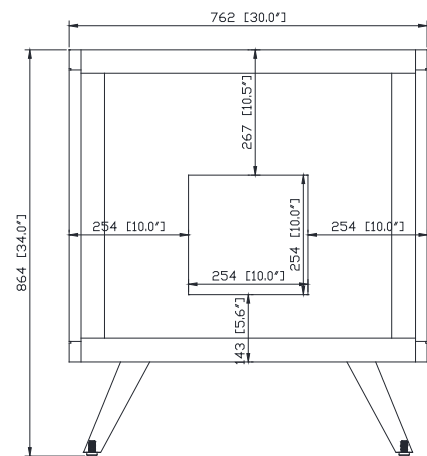

Colors / Couleurs

- Natural Teak finish / Fini teck naturel

Nominal Dimension / Dimension Nominale

- 30W x 21D x 34H inches | 762 x 534 x 864 mm

Product Diagrams / Diagrammes Produit

Front / Devant

Back / Derrière

Side / Côté

Top / Haut

SUT31BK-R / SUT31CW -R / SUT31GB-R

Features

- Top cutout for single undermount sink
- Top pre-drilled for 8" widespread faucet
- 4" backsplash included

Nominal Dimension

- 31W x 22D x 1H inches
- 787 x 560 x 25 mm

Drain	VC-DRAIN-CP	VC-DRAIN-BN
-------	-------------	-------------

Colors / Finishes

- White

Nominal Dimension

- 20W x 15D x 7.7H inches
- 510 x 381 x 196mm

Product Diagrams

Top

Front