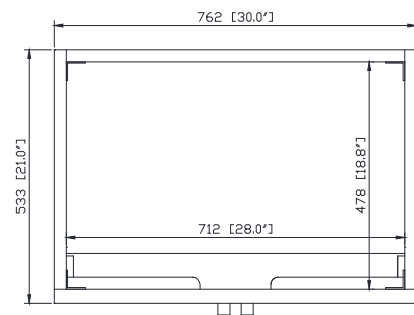

Colors / Couleurs

- Natural Teak finish / Fini teck naturel

Nominal Dimension / Dimension Nominale

- 30W x 21D x 34H inches | 762 x 534 x 864 mm

Product Diagrams / Diagrammes Produit

Front / Devant

Back / Derrière

Side / Côté

Top / Haut

SUT31BK-R / SUT31CW -R / SUT31GB-R

Features

- Top cutout for single undermount sink
- Top pre-drilled for 8" widespread faucet
- 4" backsplash included

Nominal Dimension

- 31W x 22D x 1H inches
- 787 x 560 x 25 mm

Drain	VC-DRAIN-CP	VC-DRAIN-BN
-------	-------------	-------------

Colors / Finishes

- White

Nominal Dimension

- 20W x 15D x 7.7H inches
- 510 x 381 x 196mm

Product Diagrams

Top

Front