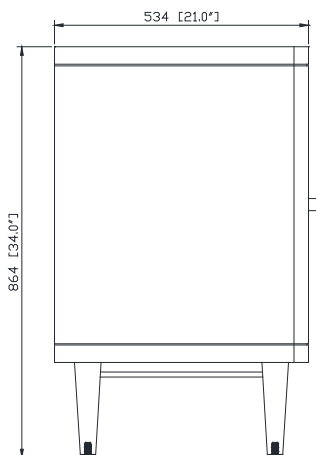

Colors / Couleurs

- Natural Teak finish / Fini teck naturel

Nominal Dimension / Dimension Nominale

- 30W x 21D x 34H inches | 762 x 534 x 864 mm

Product Diagrams / Diagrammes Produit

Front / Devant

Back / Derrière

Side / Côté

Top / Haut

SUT31BK-R / SUT31CW -R / SUT31GB-R

Features

- Top cutout for single undermount sink
- Top pre-drilled for 8" widespread faucet
- 4" backsplash included

Nominal Dimension

- 31W x 22D x 1H inches
- 787 x 560 x 25 mm

Drain	VC-DRAIN-CP	VC-DRAIN-BN
-------	-------------	-------------

Colors / Finishes

- White

Nominal Dimension

- 20W x 15D x 7.7H inches
- 510 x 381 x 196mm

Product Diagrams

Top

Front