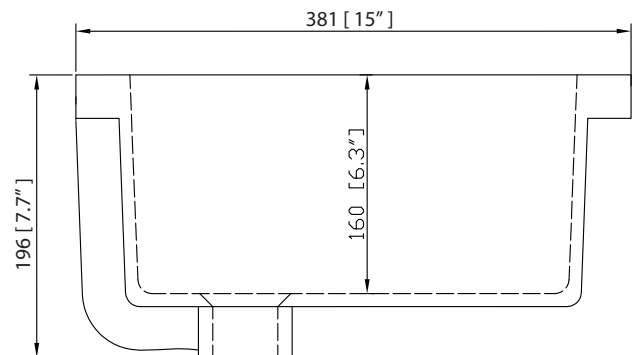

Colors / Couleurs

- Natural Teak finish / Fini teck naturel

Nominal Dimension / Dimension Nominale

- 30W x 21D x 34H inches | 762 x 534 x 864 mm

Product Diagrams / Diagrammes Produit

Front / Devant

Back / Derrière

Side / Côté

Top / Haut

SUT31BK-R / SUT31CW -R / SUT31GB-R

Features

- Top cutout for single undermount sink
- Top pre-drilled for 8" widespread faucet
- 4" backsplash included

Nominal Dimension

- 31W x 22D x 1H inches
- 787 x 560 x 25 mm

Drain	VC-DRAIN-CP	VC-DRAIN-BN
-------	-------------	-------------

Colors / Finishes

- White

Nominal Dimension

- 20W x 15D x 7.7H inches
- 510 x 381 x 196mm

Product Diagrams

Top

Front

Side