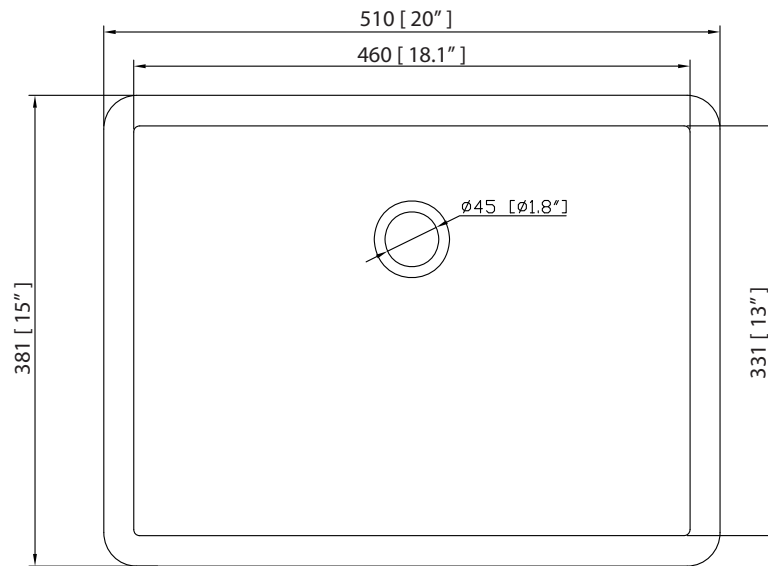

Colors / Couleurs

- Natural Teak finish / Fini teck naturel

Nominal Dimension / Dimension Nominale

- 30W x 21D x 34H inches | 762 x 534 x 864 mm

Product Diagrams / Diagrammes Produit

Front / Devant

Back / Derrière

Side / Côté

Top / Haut

SUT31BK-R / SUT31CW -R / SUT31GB-R

Features

- Top cutout for single undermount sink
- Top pre-drilled for 8" widespread faucet
- 4" backsplash included

Nominal Dimension

- 31W x 22D x 1H inches
- 787 x 560 x 25 mm

Drain	VC-DRAIN-CP	VC-DRAIN-BN
-------	-------------	-------------

Colors / Finishes

- White

Nominal Dimension

- 20W x 15D x 7.7H inches
- 510 x 381 x 196mm

Product Diagrams

Top

Front

Side