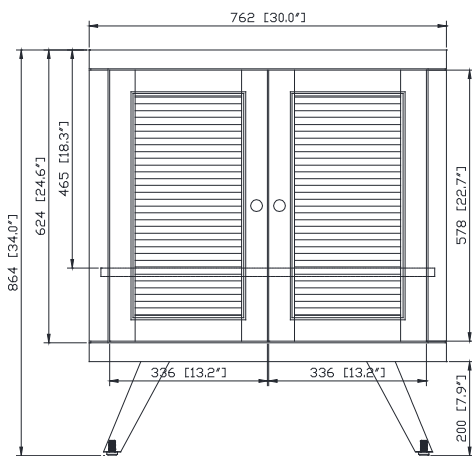

Colors / Couleurs

- Natural Teak finish / Fini teck naturel

Nominal Dimension / Dimension Nominale

- 30W x 21D x 34H inches | 762 x 534 x 864 mm

Product Diagrams / Diagrammes Produit

Front / Devant

Back / Derrière

Side / Côté

Top / Haut

SUT31BK-R / SUT31CW -R / SUT31GB-R

Features

- Top cutout for single undermount sink
- Top pre-drilled for 8" widespread faucet
- 4" backsplash included

Nominal Dimension

- 31W x 22D x 1H inches
- 787 x 560 x 25 mm

Drain	VC-DRAIN-CP	VC-DRAIN-BN
-------	-------------	-------------

Colors / Finishes

- White

Nominal Dimension

- 20W x 15D x 7.7H inches
- 510 x 381 x 196mm

Product Diagrams

Top

Front