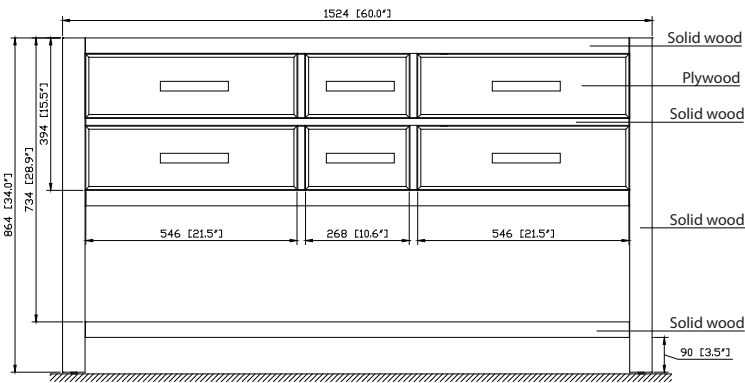

## Nominal Dimension

- 60W x 21.5D x 34H inches

## Product Diagrams

Front

Back

Side

Top