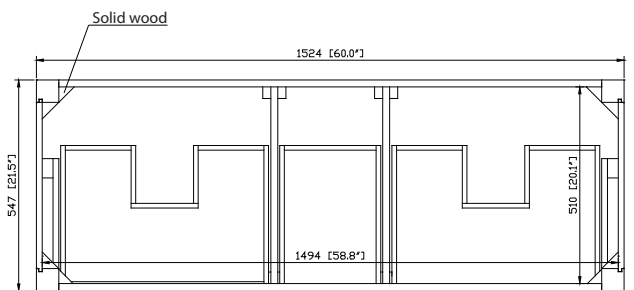

## Nominal Dimension

- 60W x 21.5D x 34H inches

## Product Diagrams

Front

Back

Side

Top