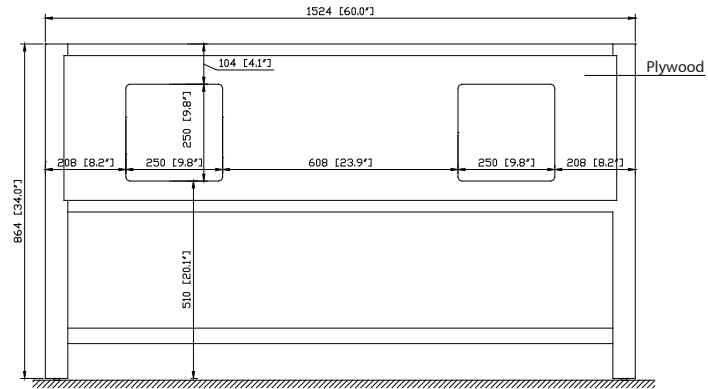

## Nominal Dimension

- 60W x 21.5D x 34H inches

## Product Diagrams

Front

Back

Side

Top