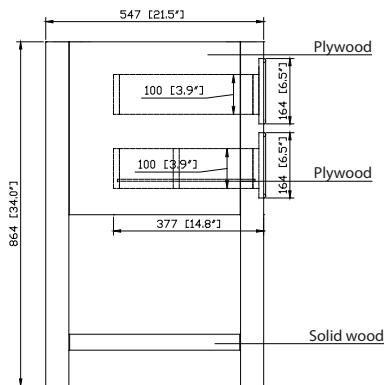

## Nominal Dimension

- 60W x 21.5D x 34H inches

## Product Diagrams

Front

Back

Side

Top