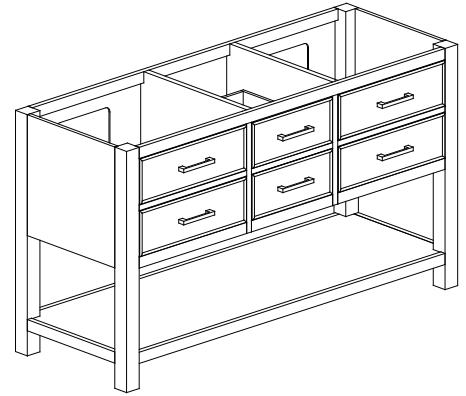

## Features

- Solid poplar wood frame, Birch veneer plywood
- 4 soft-close drawer, 1 open shelf
- Brushed nickel finished hardware
- Adjustable height levelers

## Nominal Dimension

- 60W x 21.5D x 34H inches