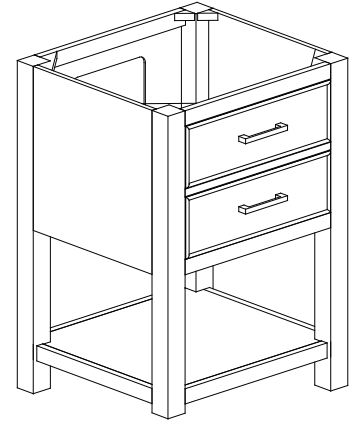

Avanity

BROOKS-V24-CG/BROOKS-V24-WT

Features

- Solid poplar wood frame, Birch veneer plywood
- 1 soft-close drawer, 1 open shelf
- Brushed nickel finished hardware
- Adjustable height levelers

Colors / Finishes

- Chilled Gray
- White

Nominal Dimension

- 24W x 21.5D x 34H inches

Components

Mirror	14000-M24-CG	14000-MC24-CG	
	14000-M24-WT	14000-MC24-WT	
Vanity Top	SUT25BK-R	SUT25GB-R	SUT25CW-R
	SUT25BK	SUT25GB	SUT25CW
Sink	CUM20WT-R	CUM18WT	CUM18LN