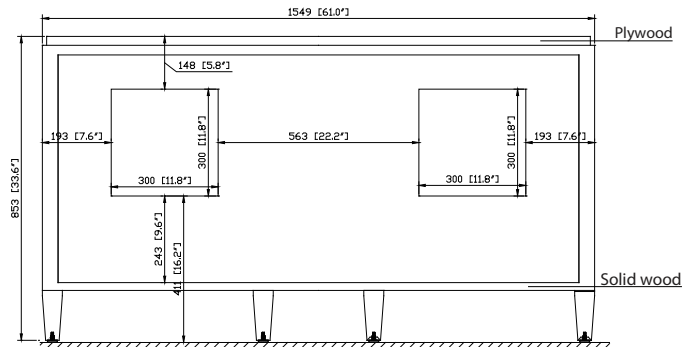

Avanity

BRENTWOOD-V61-NW

Features

- Solid poplar wood frame, Elm veneer MDF
- Hand crafted details
- 4 soft-close doors
- 3 soft-close drawers
- 2 interior shelves
- Antique nickel finished hardware
- Adjustable height levelers

Colors / Finishes

- New Walnut

Nominal Dimension

- 61W x 22D x 33.6H inches

Components

Mirror	BRENTWOOD-M24-NW	BRENTWOOD-M30-NW	
Vanity Top	SUT61BK-R	SUT61GB-R	SUT61CW-R
Sink	CUM20WT-R		

Product Diagrams

Front

Back

Side

Top