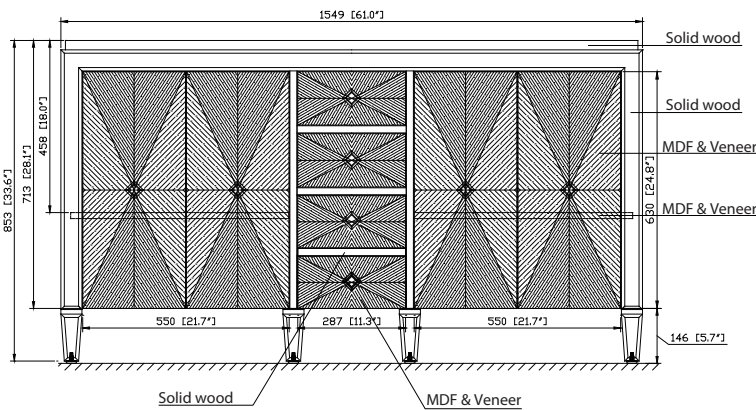

Avanity

BRENTWOOD-V61-NW

Features

- Solid poplar wood frame, Elm veneer MDF
- Hand crafted details
- 4 soft-close doors
- 3 soft-close drawers
- 2 interior shelves
- Antique nickel finished hardware
- Adjustable height levelers

Colors / Finishes

- New Walnut

Nominal Dimension

- 61W x 22D x 33.6H inches

Components

Mirror	BRENTWOOD-M24-NW	BRENTWOOD-M30-NW	
Vanity Top	SUT61BK-R	SUT61GB-R	SUT61CW-R
Sink	CUM20WT-R		

Product Diagrams

Front

Back

Side

Top