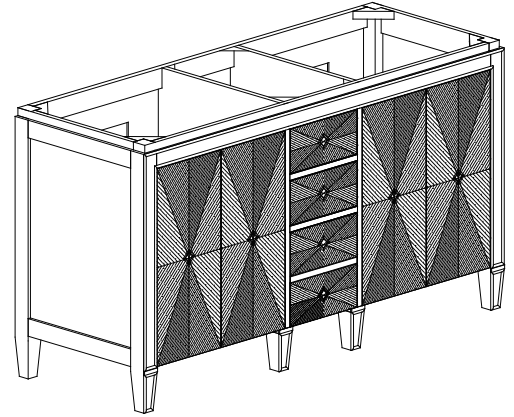

Avanity

BRENTWOOD-V61-NW

Features

- Solid poplar wood frame, Elm veneer MDF
- Hand crafted details
- 4 soft-close doors
- 3 soft-close drawers
- 2 interior shelves
- Antique nickel finished hardware
- Adjustable height levelers

Colors / Finishes

- New Walnut

Nominal Dimension

- 61W x 22D x 33.6H inches

Components

Mirror	BRENTWOOD-M24-NW	BRENTWOOD-M30-NW	
Vanity Top	SUT61BK-R	SUT61GB-R	SUT61CW-R
Sink	CUM20WT-R		

Product Diagrams

Front

Back

Side

Top