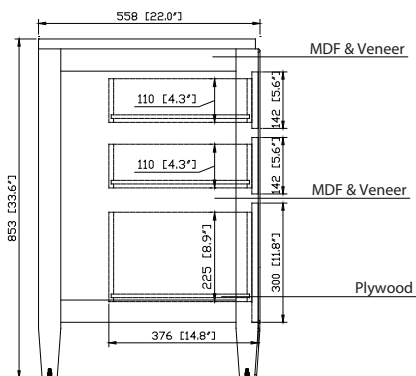

Avanity

BRENTWOOD-V61-NW

Features

- Solid poplar wood frame, Elm veneer MDF
- Hand crafted details
- 4 soft-close doors
- 3 soft-close drawers
- 2 interior shelves
- Antique nickel finished hardware
- Adjustable height levelers

Colors / Finishes

- New Walnut

Nominal Dimension

- 61W x 22D x 33.6H inches

Components

Mirror	BRENTWOOD-M24-NW	BRENTWOOD-M30-NW	
Vanity Top	SUT61BK-R	SUT61GB-R	SUT61CW-R
Sink	CUM20WT-R		

Product Diagrams

Front

Back

Side

Top