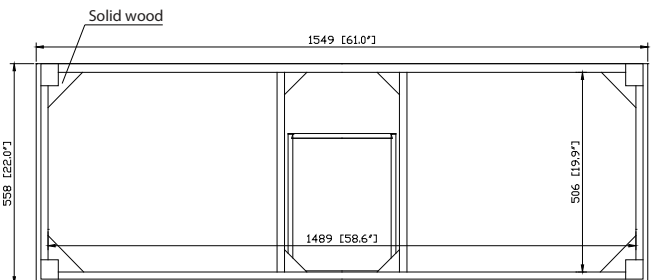

Avanity

BRENTWOOD-V61-NW

Features

- Solid poplar wood frame, Elm veneer MDF
- Hand crafted details
- 4 soft-close doors
- 3 soft-close drawers
- 2 interior shelves
- Antique nickel finished hardware
- Adjustable height levelers

Colors / Finishes

- New Walnut

Nominal Dimension

- 61W x 22D x 33.6H inches

Components

Mirror	BRENTWOOD-M24-NW	BRENTWOOD-M30-NW	
Vanity Top	SUT61BK-R	SUT61GB-R	SUT61CW-R
Sink	CUM20WT-R		

Product Diagrams

Front

Back

Side

Top