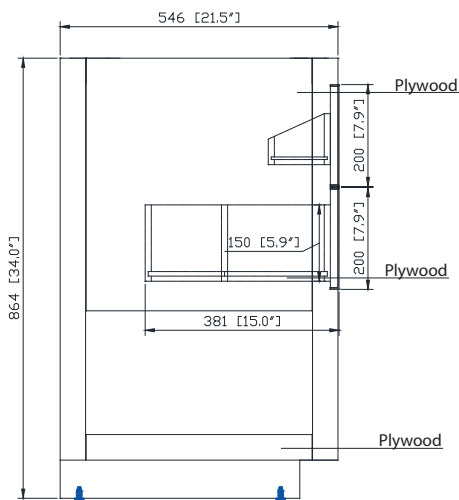

ALLIE-V24-TGG
ALLIE-V24-TGS

Features

- Solid birch wood frame
- Plywood panels
- 1 tilt out drawer
- 1 soft-close drawer
- Matte gold hardware
- Adjustable height levelers

Caractéristiques

- Cadre en bois de bouleau massif
- Panneau de contreplaqué
- 1 incliner le tiroir
- 1 tiroirs à fermeture douce
- Quincaillerie au finior mat
- Patins réglables en hauteur

Colors / Couleurs

- Twilight Gray Gold / Or gris crépuscule
- Twilight Gray Silver / Crépuscule gris argent

Nominal Dimension / Dimension Nominale

- 24W x 21.5D x 34H inches | 610 x 546 x 864 mm

Product Diagrams / Diagrammes Produit

Side / Côté