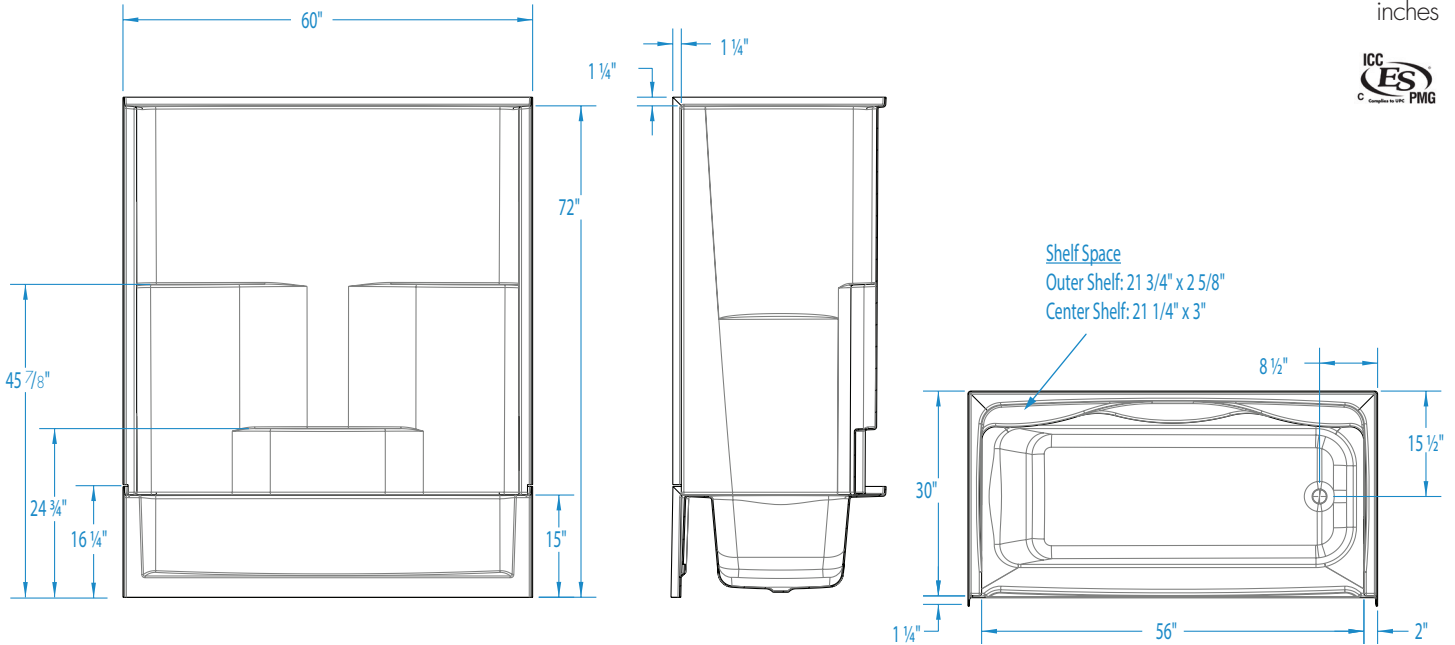

# 2603302P – REMODELINE SECTIONALS

60 x 30 x 72 inches

## FEATURES

- 2-piece tub-shower
- Smooth wall finish
- Three integral toiletry shelves
- Slip resistant, textured bottom
- Left or right drain location
- AcrylX™ applied acrylic surface
- Lifetime limited warranty

# 2603302P

60 x 30 x 72  
inches

**FEATURES** lbs      Dimensional Tolerance  $\pm \frac{3}{8}$ ". Dimensions needed for site preparation should be measured from the unit. Aquatic assumes no responsibility for preparatory work.

## DIMENSIONS

Specifications	inches
Width: Overall / Net	60
Depth: Overall / Net	31 1/4 / 30
Height: Overall / Net	73 1/4 / 72
Enclosure Opening	56
Skirt Height	15
Drain Rough-In (from Back Wall)	15 1/2
Drain Rough-In (from Side Wall)	2
Drain: Diameter / Clearance	2 / 3/4