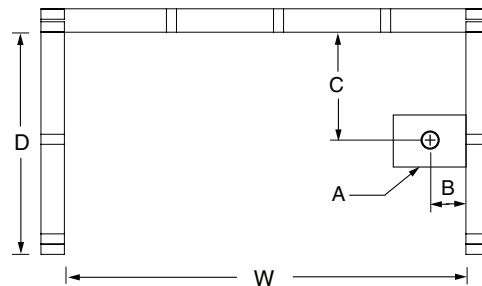

FRAMING DIMENSIONS inches

Type	D Depth	W Width	H Height	A	B	C
Alcove	31 1/4	60 1/8	-	Box Out	2	15 1/2

SUMP DATA

Top of Drain to Bottom of Overflow	Capacity to Overflow gal	Min. Operating Capacity gal	WIDTH @ centerline		DEPTH @ centerline	
			Top	Bottom	Top	Bottom
9 5/8	34	-	52 1/4	46 3/4	19 7/8	18 1/4